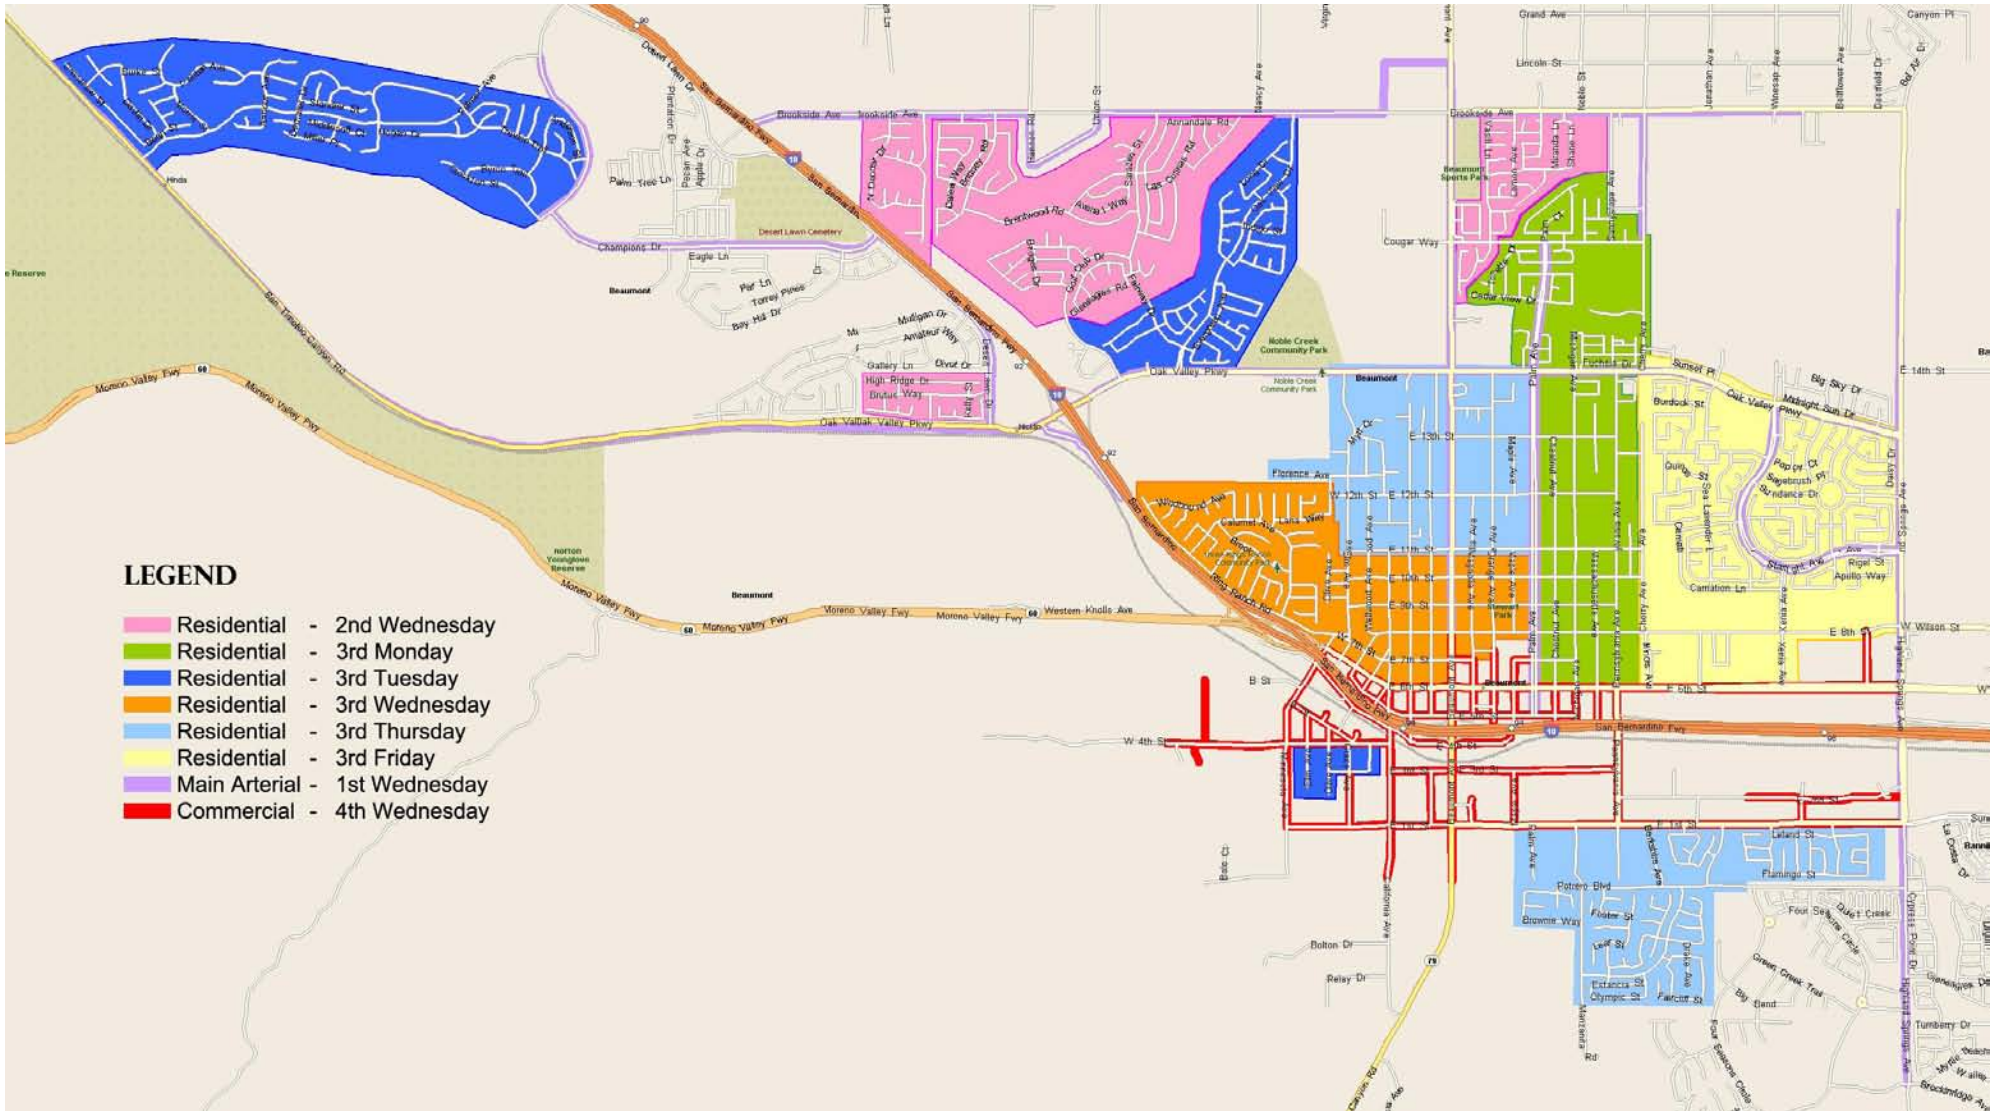

BEAUMONT SWEEPING SERVICE AREA

BEAUMONT SWEEPING SERVICE – RESIDENTIAL 2ND WEDNESDAY

BEAUMONT SWEEPING SERVICE – RESIDENTIAL 3RD MONDAY

BEAUMONT SWEEPING SERVICE – RESIDENTIAL 3RD TUESDAY (A)

BEAUMONT SWEEPING SERVICE – RESIDENTIAL 3RD TUESDAY (B)

BEAUMONT SWEEPING SERVICE – RESIDENTIAL 3RD TUESDAY (C)

BEAUMONT SWEEPING SERVICE – RESIDENTIAL 3RD WEDNESDAY

BEAUMONT SWEEPING SERVICE – RESIDENTIAL 3RD THURSDAY

BEAUMONT SWEEPING SERVICE – RESIDENTIAL 3RD FRIDAY

BEAUMONT SWEEPING SERVICE – MAIN ARTERIAL 1ST WEDNESDAY

BEAUMONT SWEEPING SERVICE – COMMERCIAL 4TH WEDNESDAY