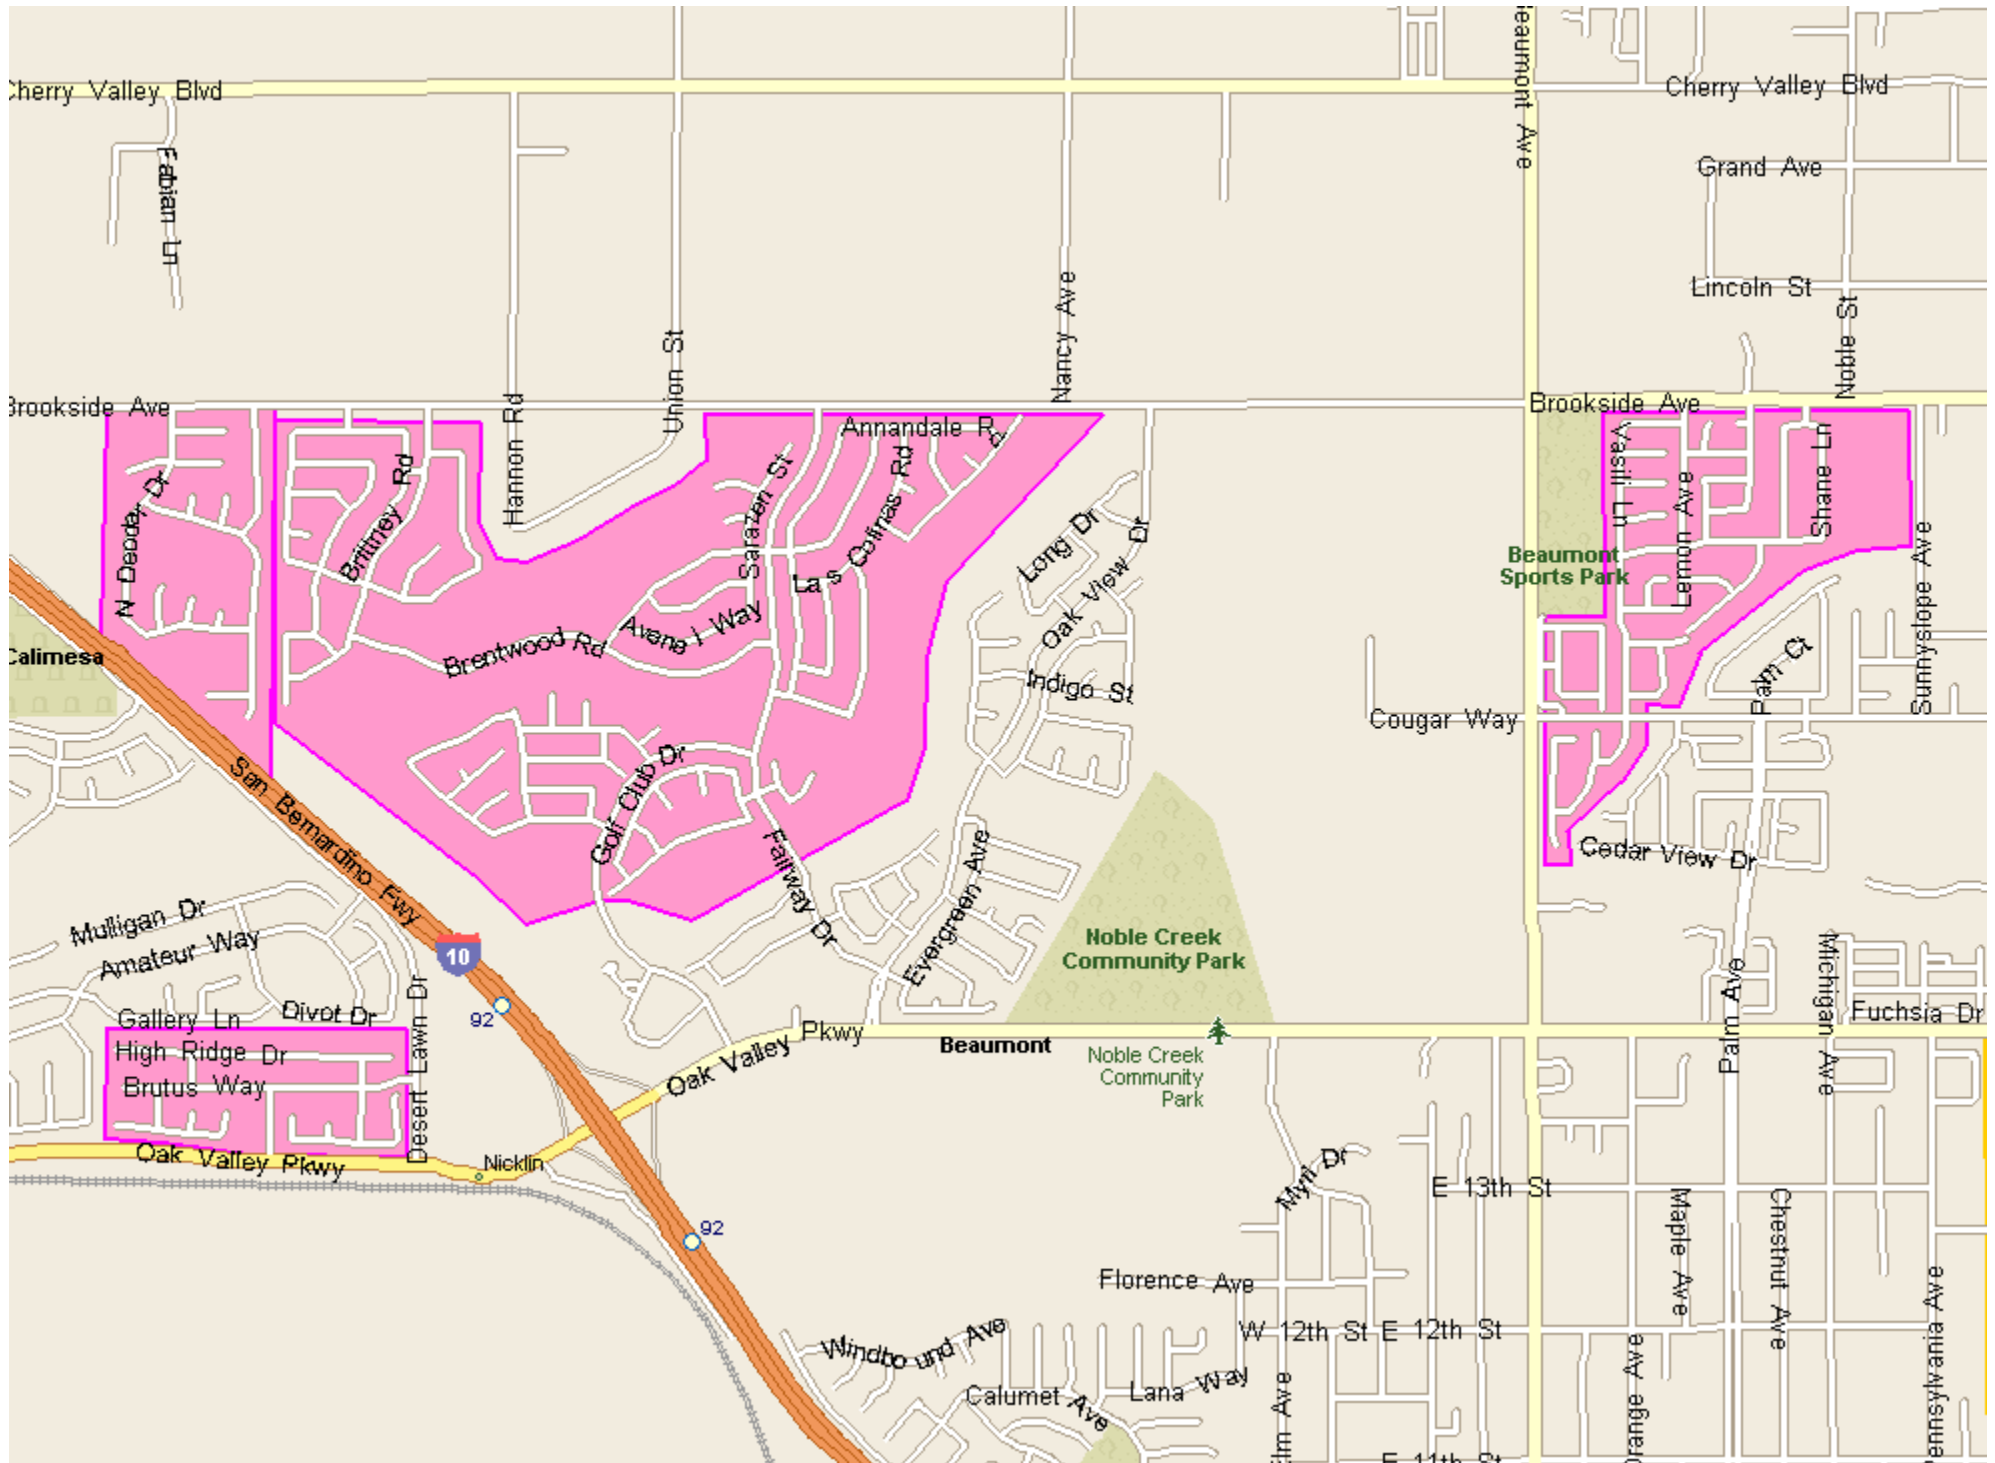

BEAUMONT SWEEPING SERVICE AREA

BEAUMONT SWEEPING SERVICE – RESIDENTIAL 2ND WEDNESDAY

BEAUMONT SWEEPING SERVICE – RESIDENTIAL 3RD MONDAY

BEAUMONT SWEEPING SERVICE – RESIDENTIAL 3RD TUESDAY (A)

BEAUMONT SWEEPING SERVICE – RESIDENTIAL 3RD TUESDAY (B)

BEAUMONT SWEEPING SERVICE – RESIDENTIAL 3RD TUESDAY (C)

BEAUMONT SWEEPING SERVICE – RESIDENTIAL 3RD WEDNESDAY

BEAUMONT SWEEPING SERVICE – RESIDENTIAL 3RD THURSDAY

BEAUMONT SWEEPING SERVICE – RESIDENTIAL 3RD FRIDAY

BEAUMONT SWEEPING SERVICE – MAIN ARTERIAL 1ST WEDNESDAY

BEAUMONT SWEEPING SERVICE – COMMERCIAL 4TH WEDNESDAY