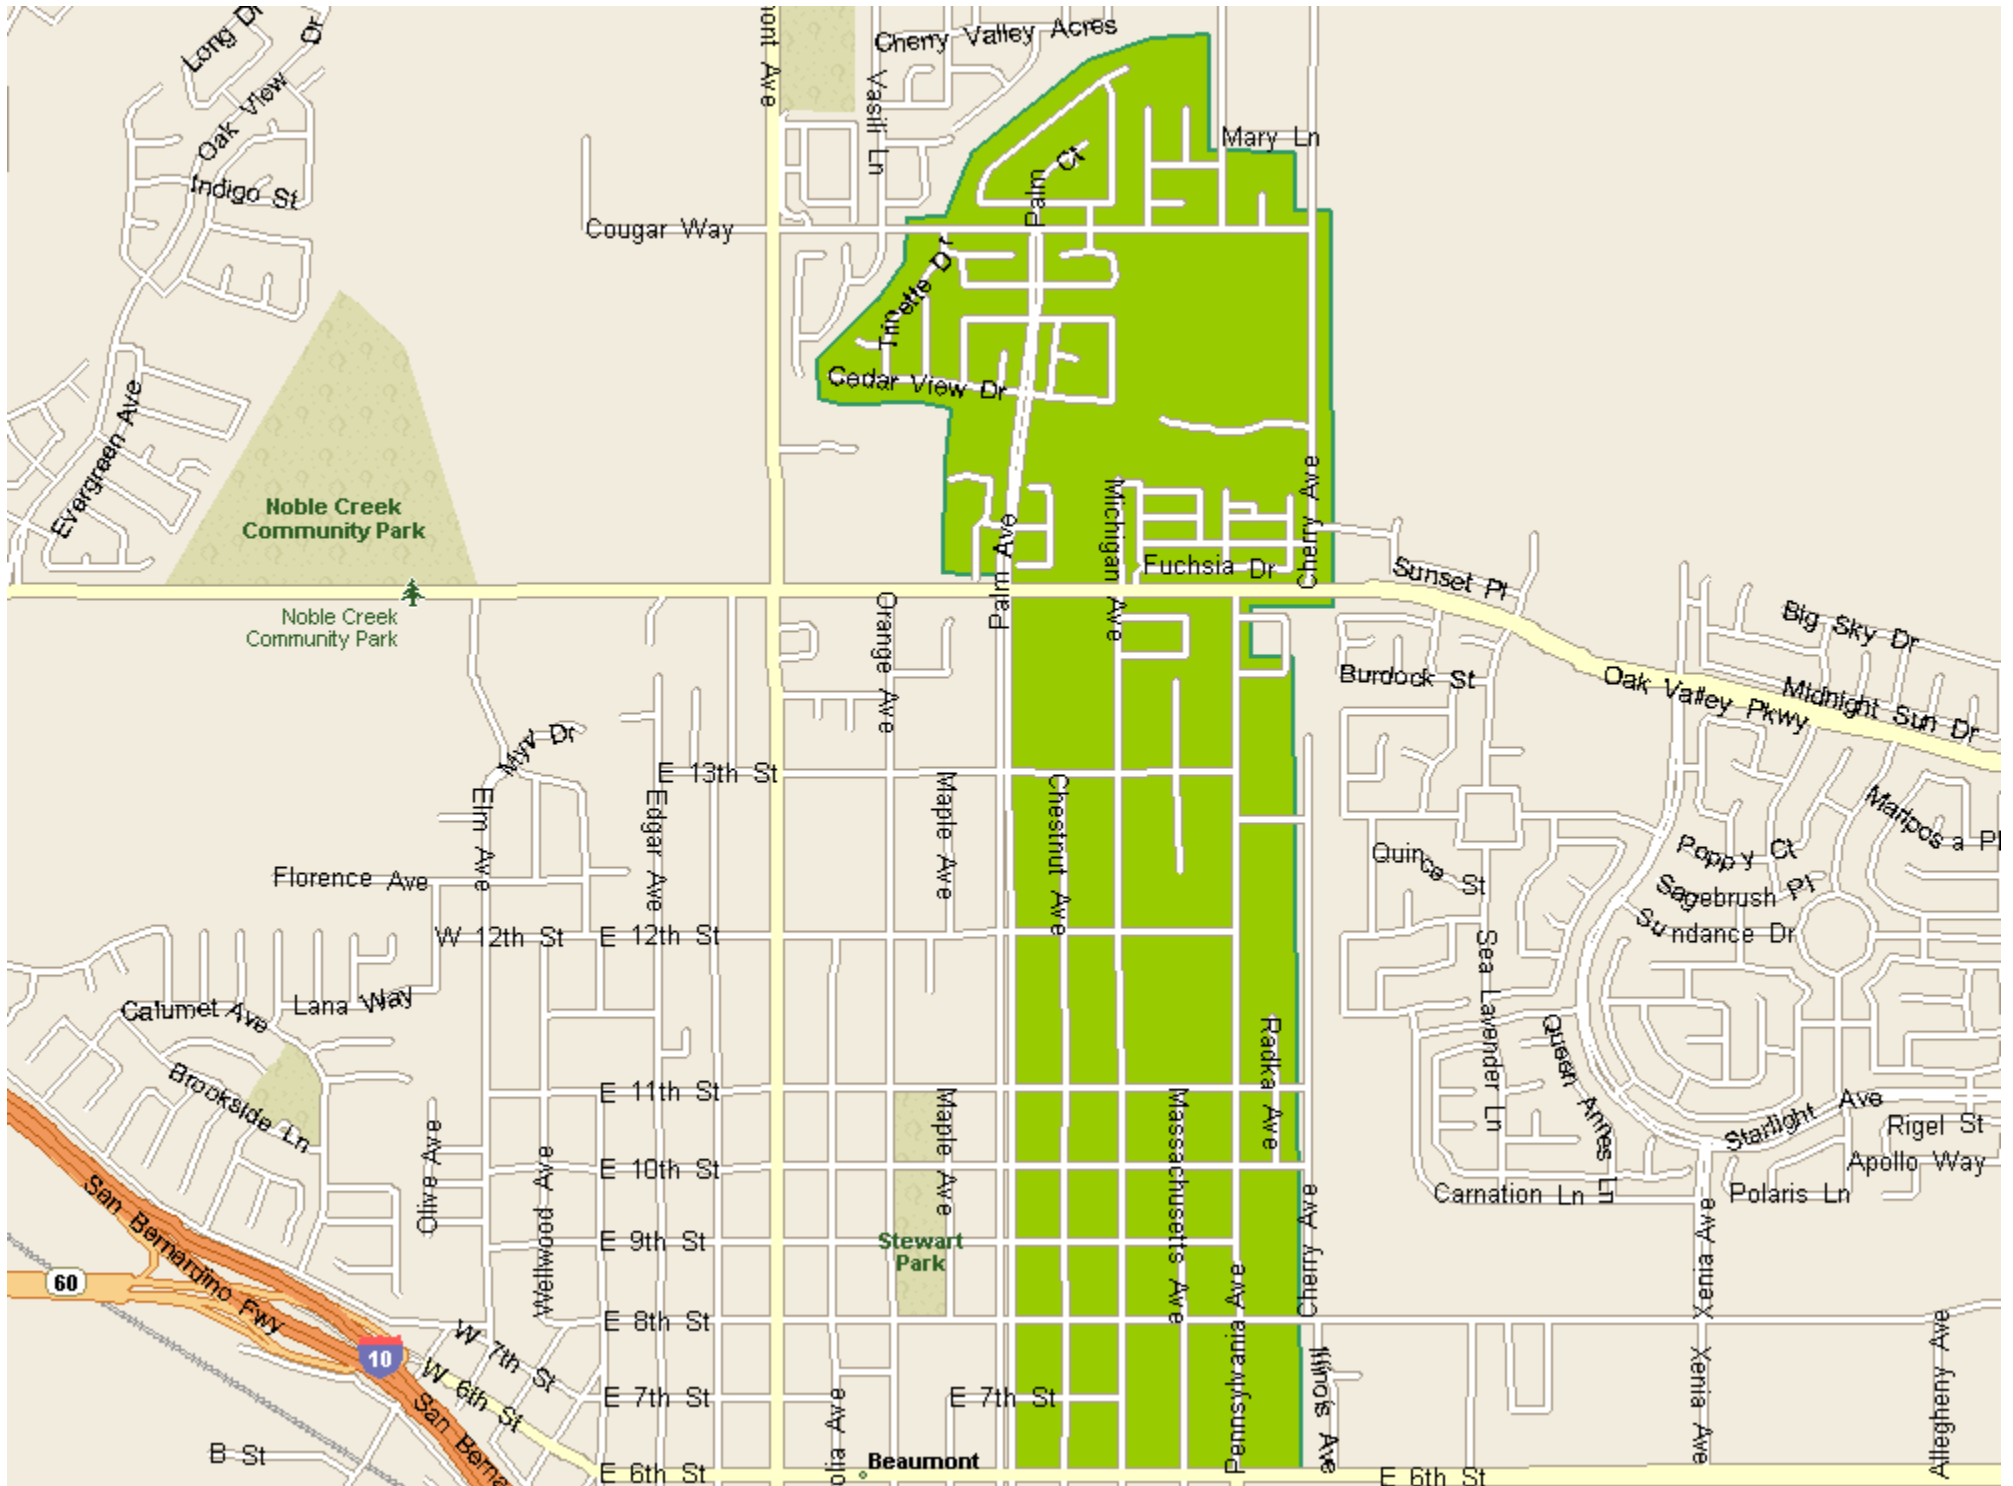

BEAUMONT SWEEPING SERVICE AREA

BEAUMONT SWEEPING SERVICE – RESIDENTIAL 2ND WEDNESDAY

BEAUMONT SWEEPING SERVICE – RESIDENTIAL 3RD MONDAY

BEAUMONT SWEEPING SERVICE – RESIDENTIAL 3RD TUESDAY (A)

BEAUMONT SWEEPING SERVICE – RESIDENTIAL 3RD TUESDAY (B)

BEAUMONT SWEEPING SERVICE – RESIDENTIAL 3RD TUESDAY (C)

BEAUMONT SWEEPING SERVICE – RESIDENTIAL 3RD WEDNESDAY

BEAUMONT SWEEPING SERVICE – RESIDENTIAL 3RD THURSDAY

BEAUMONT SWEEPING SERVICE – RESIDENTIAL 3RD FRIDAY

BEAUMONT SWEEPING SERVICE – MAIN ARTERIAL 1ST WEDNESDAY

BEAUMONT SWEEPING SERVICE – COMMERCIAL 4TH WEDNESDAY