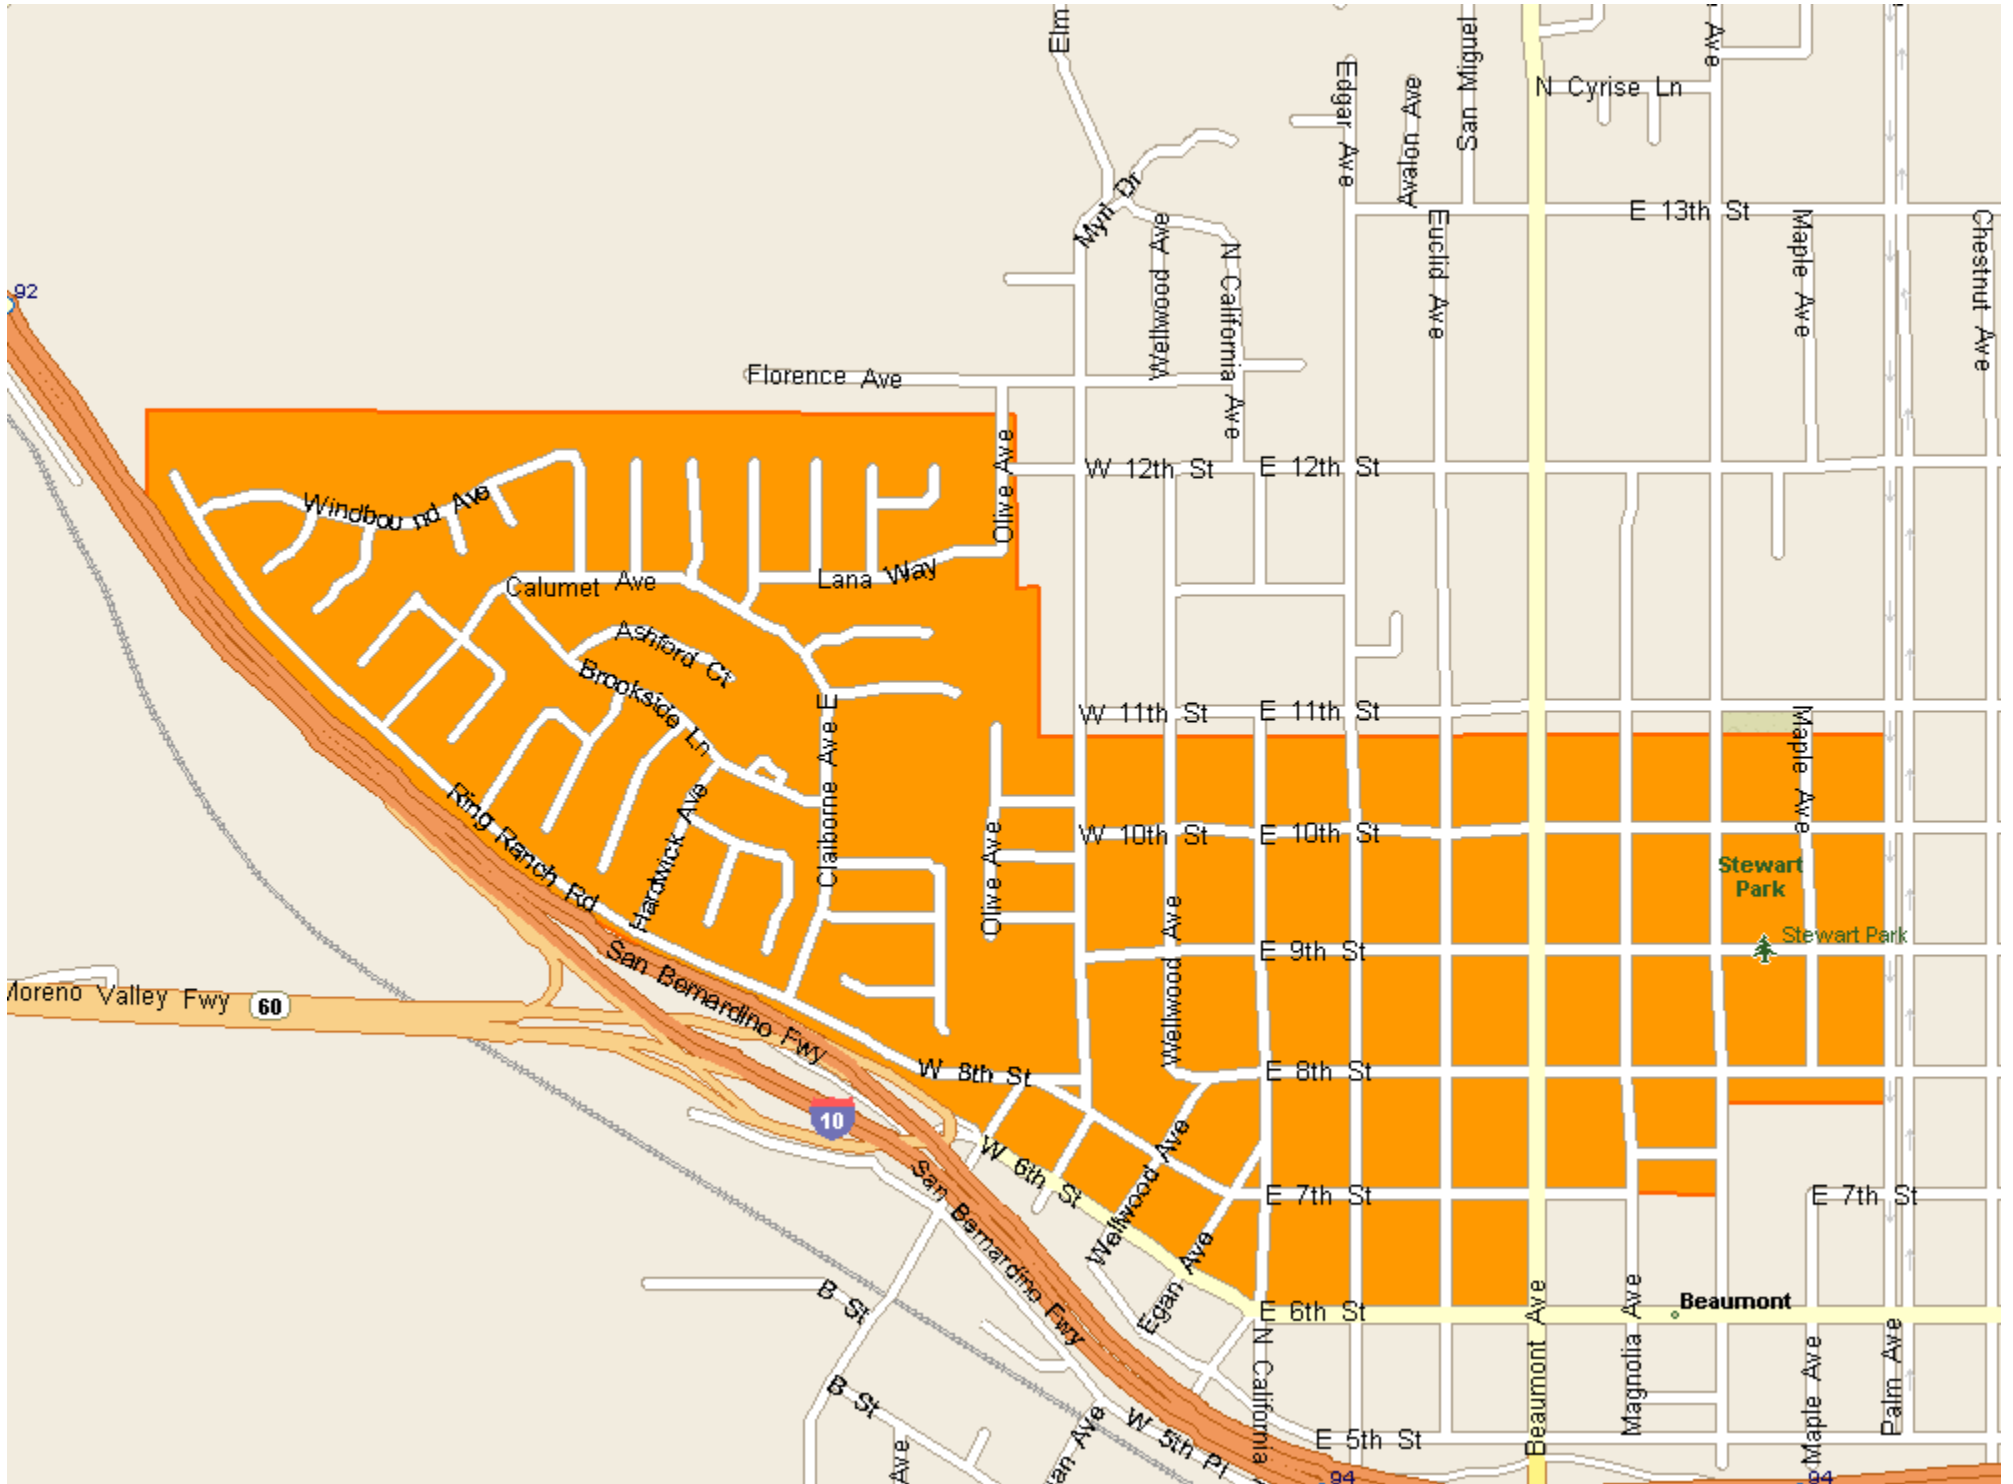

BEAUMONT SWEEPING SERVICE AREA

BEAUMONT SWEEPING SERVICE – RESIDENTIAL 2ND WEDNESDAY

BEAUMONT SWEEPING SERVICE – RESIDENTIAL 3RD MONDAY

BEAUMONT SWEEPING SERVICE – RESIDENTIAL 3RD TUESDAY (A)

BEAUMONT SWEEPING SERVICE – RESIDENTIAL 3RD TUESDAY (B)

BEAUMONT SWEEPING SERVICE – RESIDENTIAL 3RD TUESDAY (C)

BEAUMONT SWEEPING SERVICE – RESIDENTIAL 3RD WEDNESDAY

BEAUMONT SWEEPING SERVICE – RESIDENTIAL 3RD THURSDAY

BEAUMONT SWEEPING SERVICE – RESIDENTIAL 3RD FRIDAY

BEAUMONT SWEEPING SERVICE – MAIN ARTERIAL 1ST WEDNESDAY

BEAUMONT SWEEPING SERVICE – COMMERCIAL 4TH WEDNESDAY