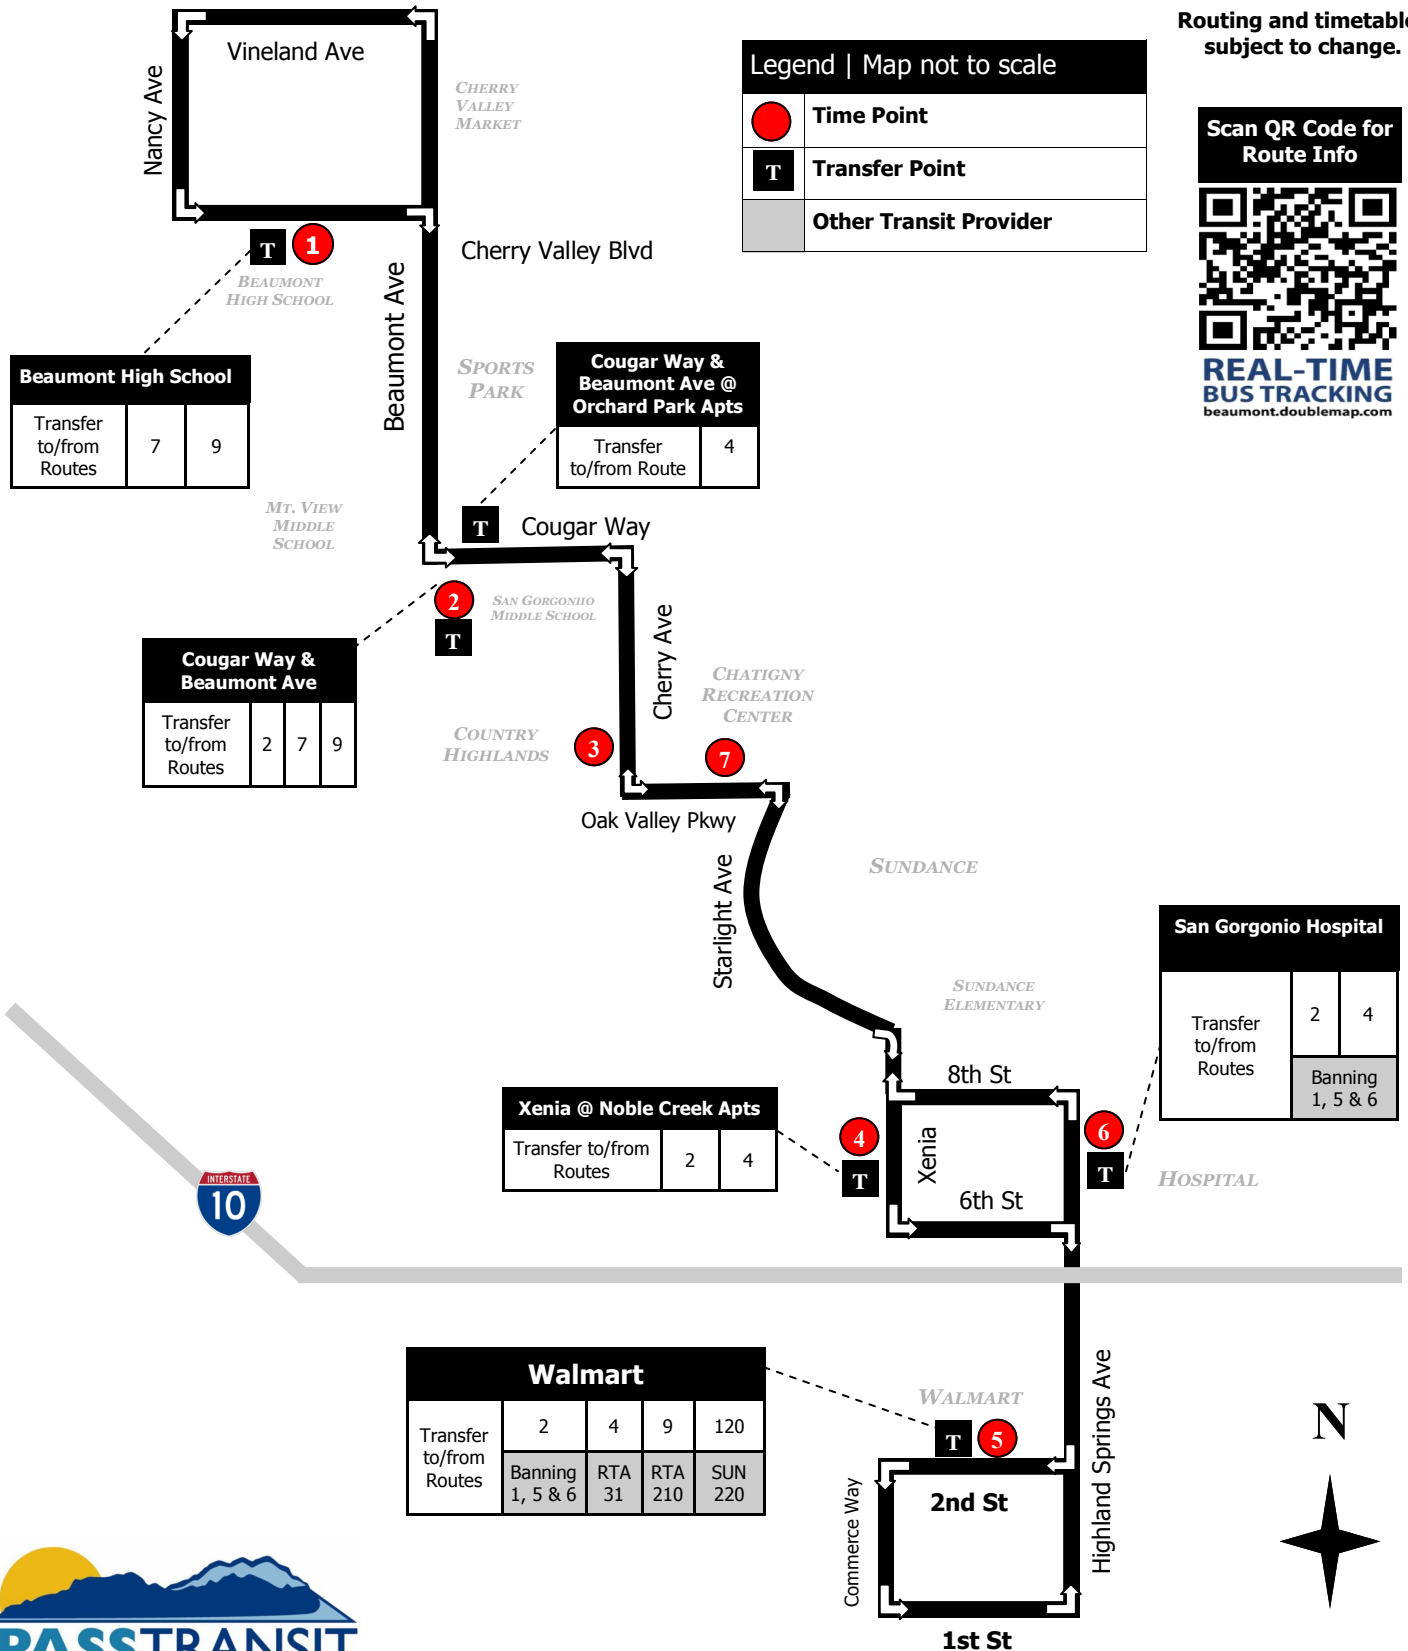

ROUTE 3 WEEKDAY SERVICE (Except Holidays)

Beaumont, Cherry Valley to Walmart via Sundance

Effective December 1, 2017

Routing and timetables subject to change.

Legend Map not to scale	
	Time Point
	Transfer Point
	Other Transit Provider

Scan QR Code for Route Info

REAL-TIME BUS TRACKING
beaumont.doublemap.com

Route 3

Weekday Service (Except Holidays)

Beaumont, Cherry Valley to Walmart via Sundance

Effective December 1, 2017

Weekday | Monday—Friday (Except Holidays)

A.M. times are in PLAIN, P.M. times are in **BOLD** | Times are approximate

Cherry Valley Blvd @ BHS	Cougar Way & Beaumont Ave	Oak Valley Parkway & Cherry Ave @ Country Highlands	Xenia Ave @ Noble Creek Apts	Walmart	Hospital	Chatigny Recreation Center	Cougar Way & Beaumont Ave @ Orchard Park Apts	Cherry Valley Blvd @ BHS
1	2	3	4	5	6	7	8	1
6:24	6:28	6:31	6:33	6:40	6:52	6:58	7:02	7:06
7:24	7:28	7:31	7:33	7:40	7:52	7:58	8:02	8:06
8:24	8:28	8:31	8:33	8:40	8:52	8:58	9:02	9:06
9:24	9:28	9:31	9:33	9:40	9:52	9:58	10:02	10:06
10:24	10:28	10:31	10:33	10:40	10:52	10:58	11:02	11:06
11:24	11:28	11:31	11:33	11:40	11:52	11:58	12:02	12:06
12:24	12:28	12:31	12:33	12:40	12:52	12:58	1:02	1:06
1:24	1:28	1:31	1:33	1:40	1:52	1:58	2:02	2:06
2:24	2:28	2:31	2:33	2:40	2:52	2:58	3:02	3:06
3:24	3:28	3:31	3:33	3:40	3:52	3:58	4:02	4:06
4:24	4:28	4:31	4:33	4:40	4:52	4:58	5:02	5:06

Where's the bus?

KNOW when to SHOW

scan & download

Available on the App Store
Available on Google play

REAL-TIME BUS TRACKING
beaumont.doublemap.com