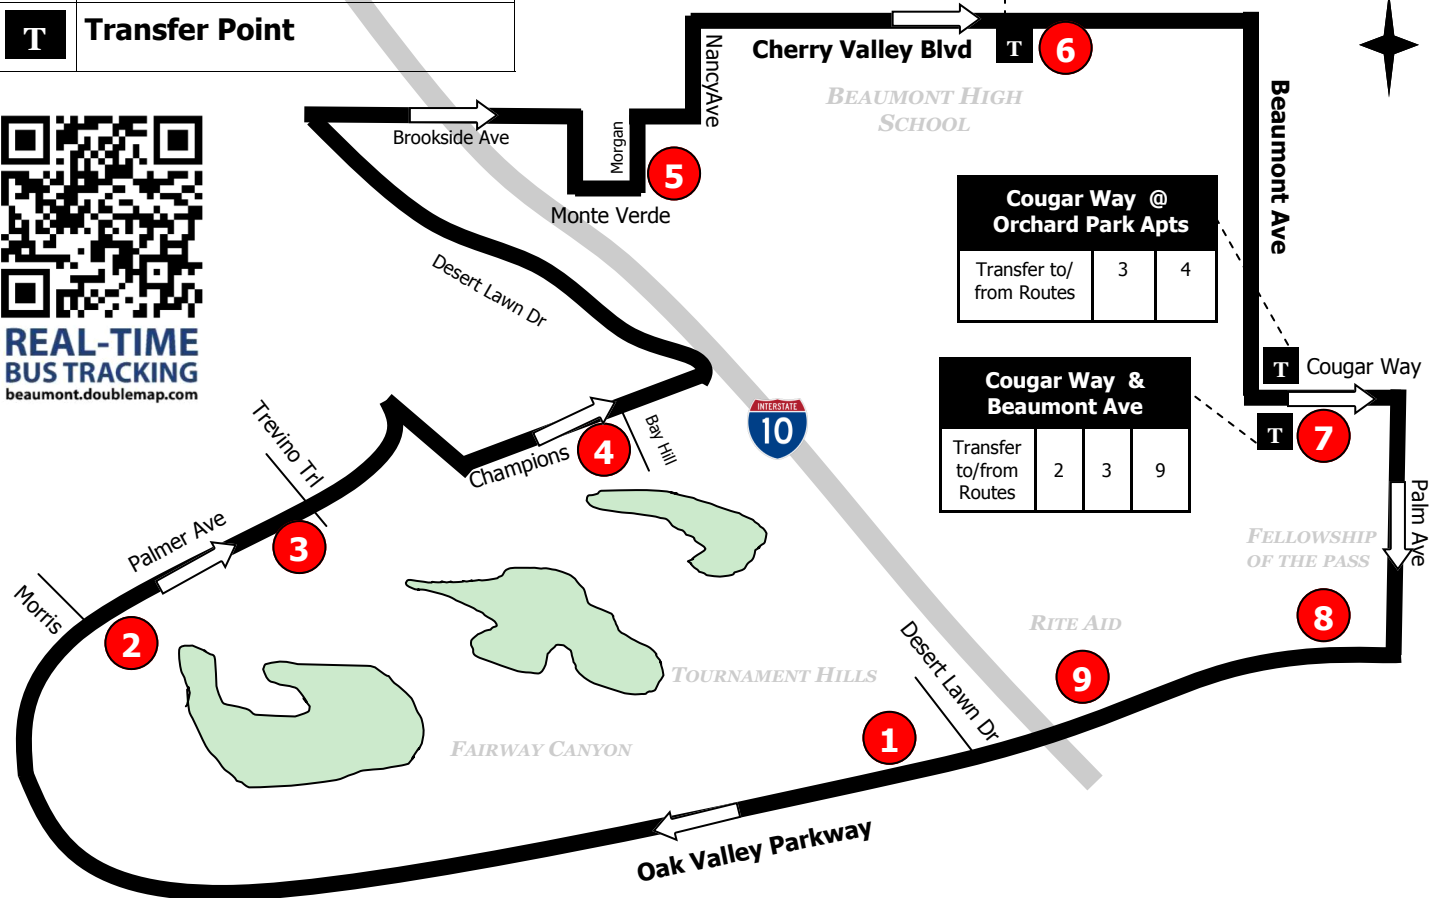

ROUTE 7 WEEKDAY SERVICE (when school is in session)

Tournament Hills & Fairway Canyon

Effective December 1, 2017

Legend | Map not to scale

- Time Point
- Transfer Point

Routing and timetables subject to change.

Beaumont High School		
Transfer to Routes	3	9

	Oak Valley Pkwy & Desert Lawn	Palmer & Morris	Palmer & Trevino	Champions & Bay Hill	Monte Verde & Morgan	Cherry Valley Blvd @ BHS	Cougar Way & Beaumont Ave	Oak Valley Pkwy @ Fellowship	Oak Valley Pkwy @ Rite Aid
Morning Route									
	6:35	6:42	6:48	6:53	6:58	7:00	7:05	7:06	7:10
	6:40	6:47	6:53	6:58	7:03	7:08	7:18	7:19	7:23
	7:15	7:22	7:28	7:33	7:38	--	7:45	7:46	--
Afternoon Route	Cherry Valley Blvd @ BHS	Cougar Way & Beaumont Ave	Oak Valley Pkwy @ Fellowship	Oak Valley Pkwy @ Rite Aid	Oak Valley Pkwy & Desert Lawn	Palmer & Morris	Palmer & Trevino	Champions & Bay Hill	Monte Verde & Morgan
	3:10	--	--	3:20	3:25	3:35	3:40	3:45	3:50
	--	3:25	3:26	3:35	3:40	3:50	3:55	4:00	4:05