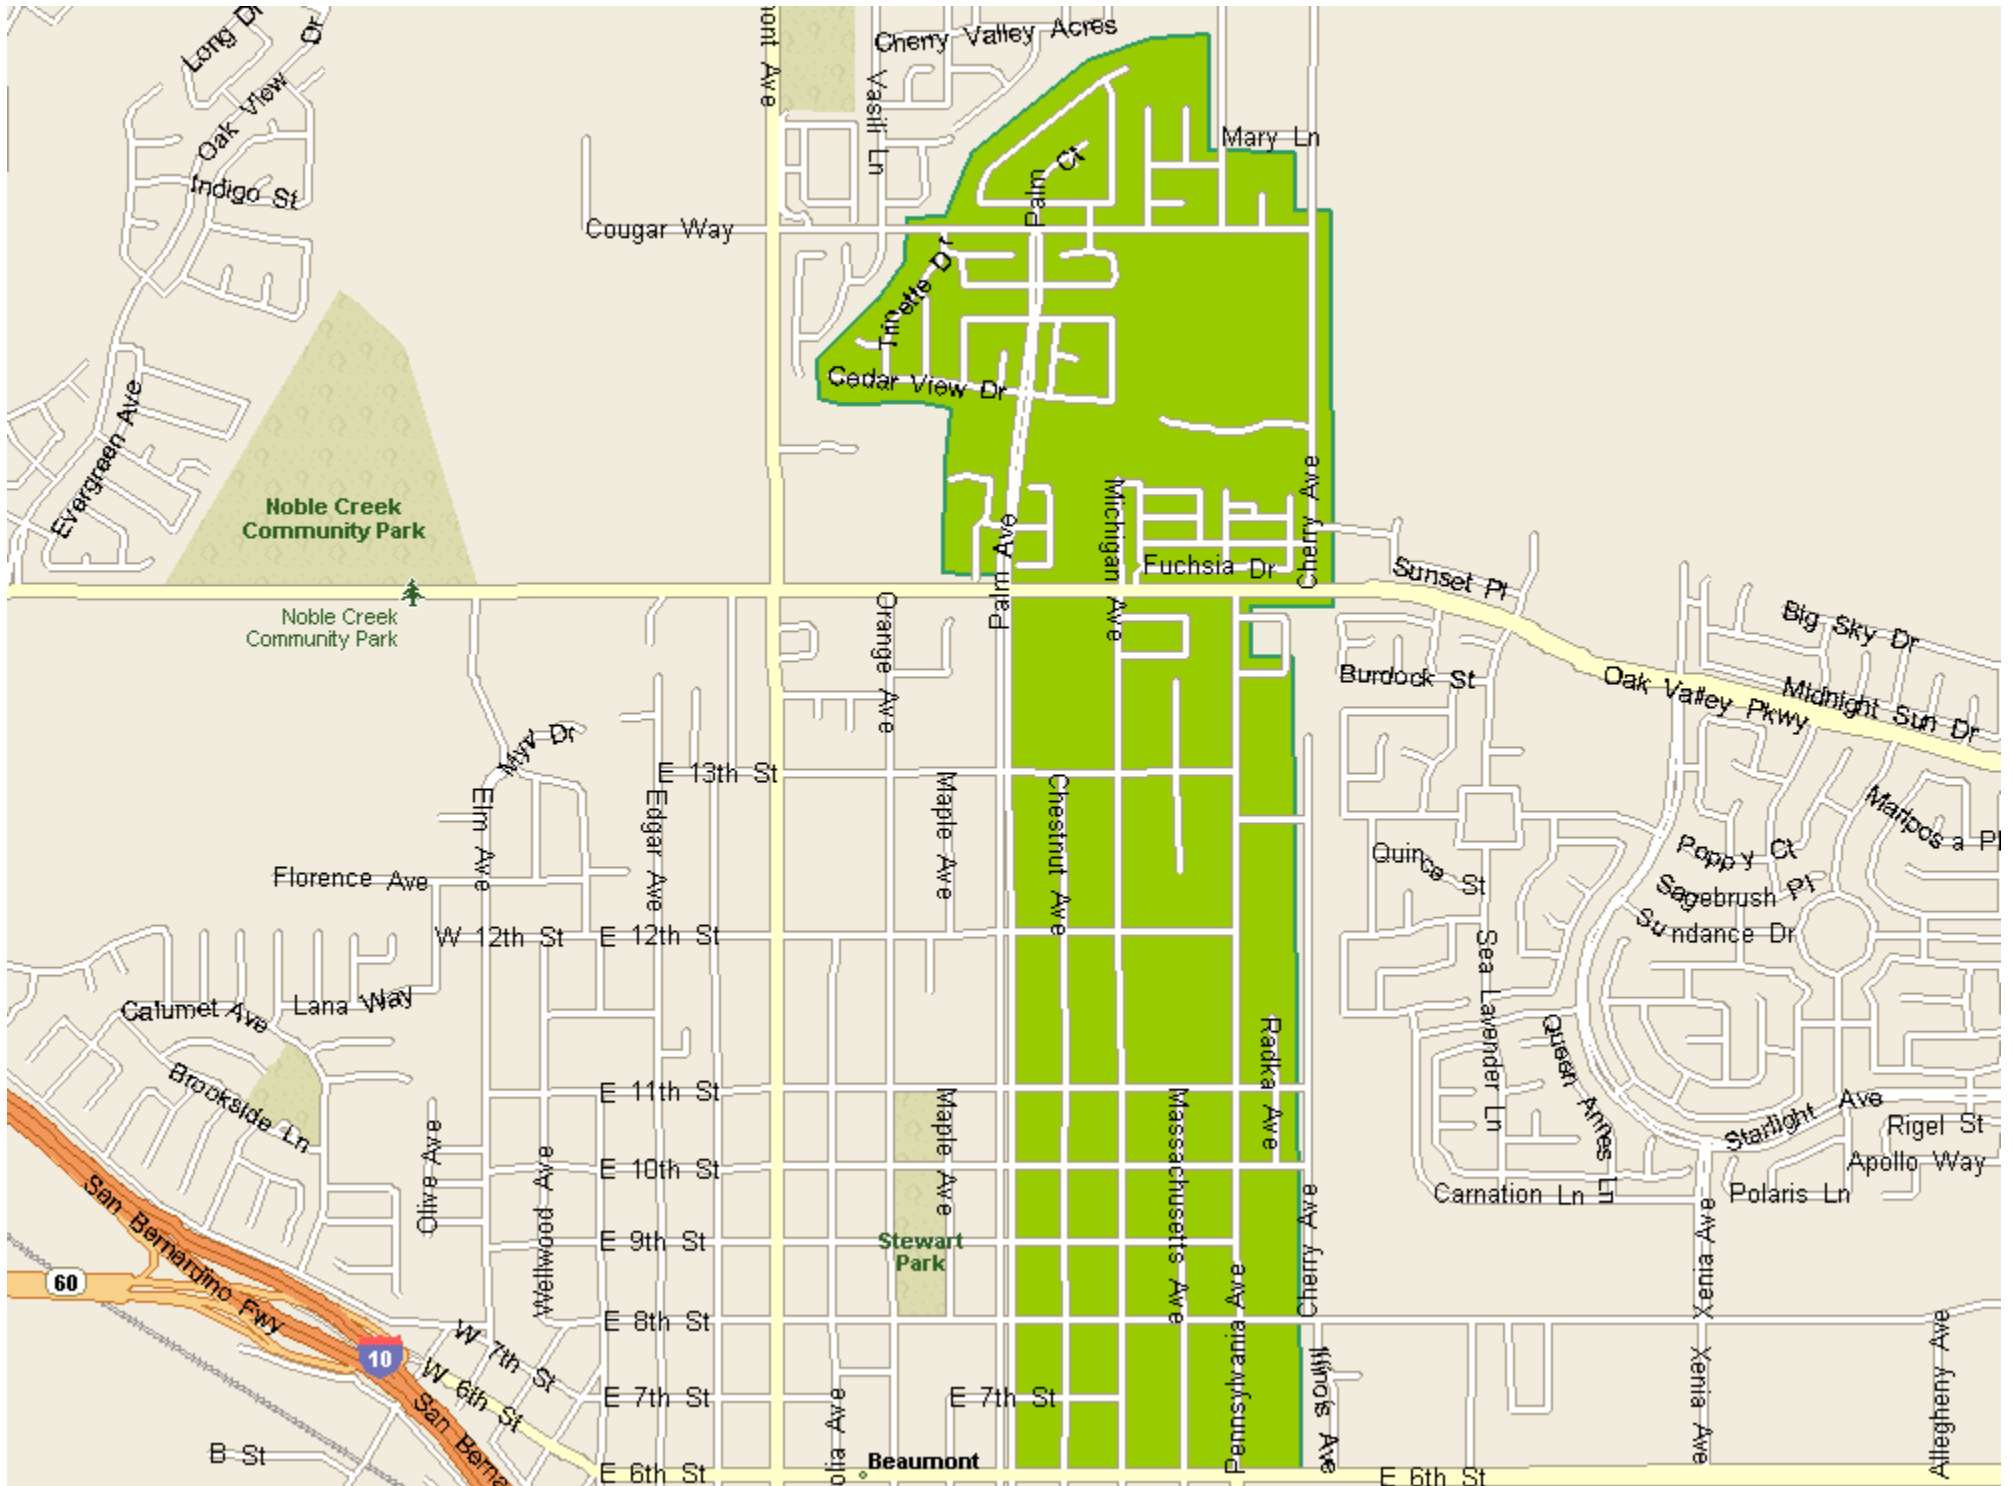

BEAUMONT SWEEPER SERVICE

BEAUMONT SWEEPING SERVICE – RESIDENTIAL 1ST TUESDAY (A)

BEAUMONT SWEEPING SERVICE – RESIDENTIAL 1ST TUESDAY (B)

BEAUMONT SWEEPING SERVICE – RESIDENTIAL 1ST TUESDAY (C)

BEAUMONT SWEEPING SERVICE – RESIDENTIAL 2ND WEDNESDAY

BEAUMONT SWEEPING SERVICE – RESIDENTIAL 3RD MONDAY

BEAUMONT SWEEPING SERVICE – RESIDENTIAL 3RD WEDNESDAY

BEAUMONT SWEEPING SERVICE – RESIDENTIAL 3RD THURSDAY

BEAUMONT SWEEPING SERVICE – RESIDENTIAL 3RD FRIDAY

BEAUMONT SWEEPING SERVICE – MAIN ARTERIAL 1ST WEDNESDAY

BEAUMONT SWEEPING SERVICE – COMMERCIAL

1ST FRIDAY, 2ND FRIDAY, 3RD TUESDAY, 4TH WEDNESDAY, 5TH WORKING DAY