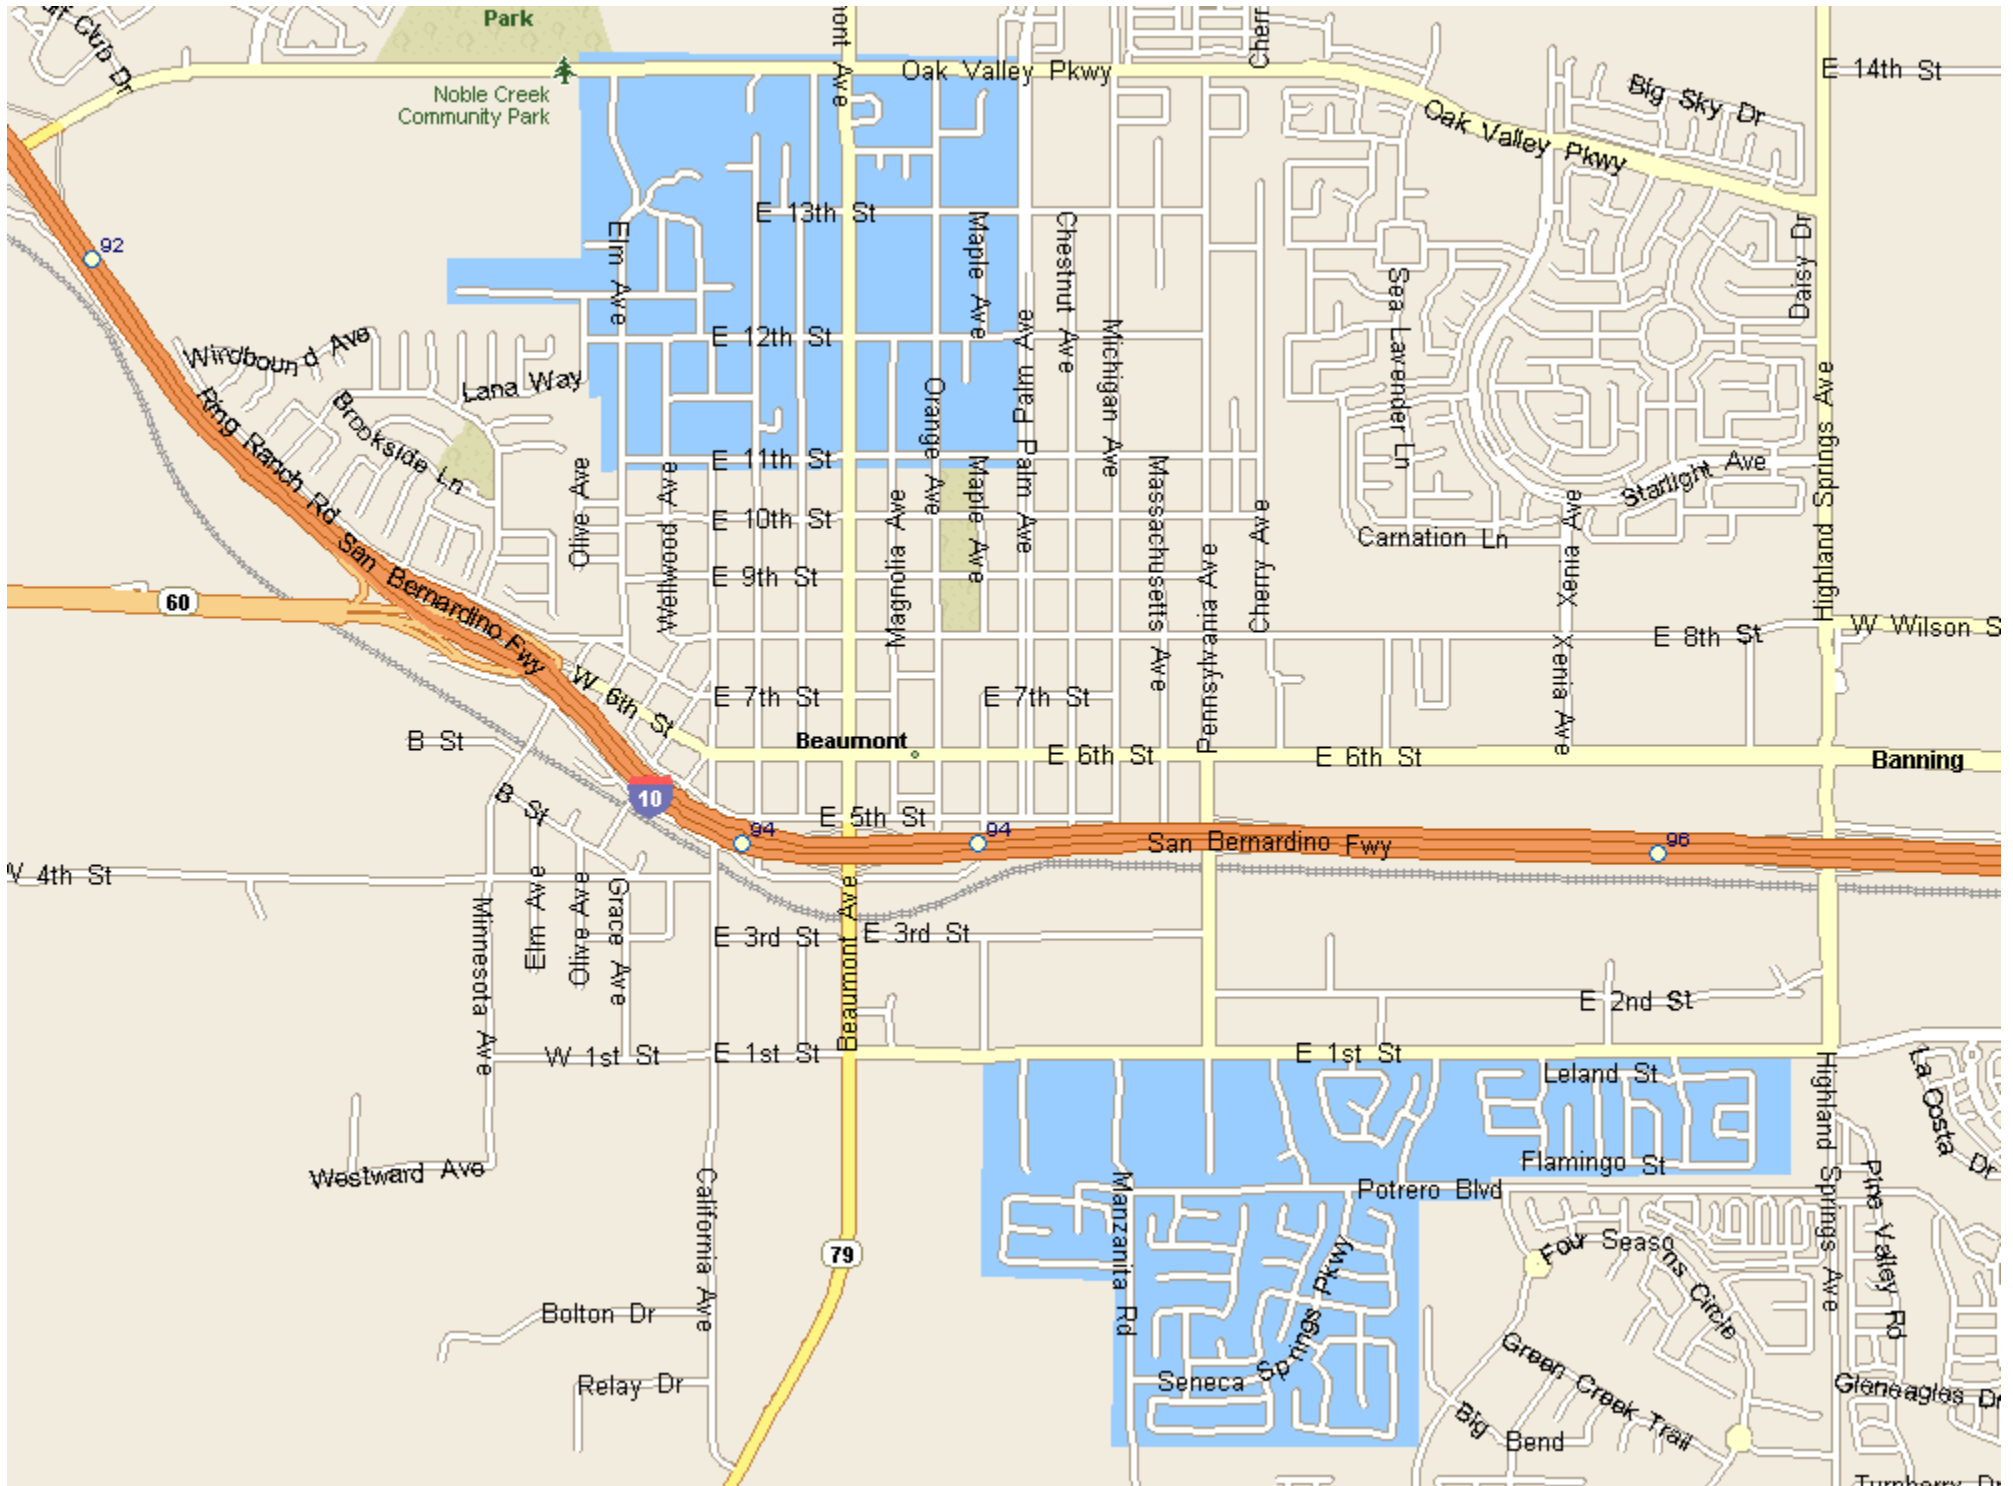

BEAUMONT SWEEPER SERVICE

BEAUMONT SWEEPING SERVICE – RESIDENTIAL 1ST TUESDAY (A)

BEAUMONT SWEEPING SERVICE – RESIDENTIAL 1ST TUESDAY (B)

BEAUMONT SWEEPING SERVICE – RESIDENTIAL 1ST TUESDAY (C)

BEAUMONT SWEEPING SERVICE – RESIDENTIAL 2ND WEDNESDAY

BEAUMONT SWEEPING SERVICE – RESIDENTIAL 3RD MONDAY

BEAUMONT SWEEPING SERVICE – RESIDENTIAL 3RD WEDNESDAY

BEAUMONT SWEEPING SERVICE – RESIDENTIAL 3RD THURSDAY

BEAUMONT SWEEPING SERVICE – RESIDENTIAL 3RD FRIDAY

BEAUMONT SWEEPING SERVICE – MAIN ARTERIAL 1ST WEDNESDAY

BEAUMONT SWEEPING SERVICE – COMMERCIAL

1ST FRIDAY, 2ND FRIDAY, 3RD TUESDAY, 4TH WEDNESDAY, 5TH WORKING DAY