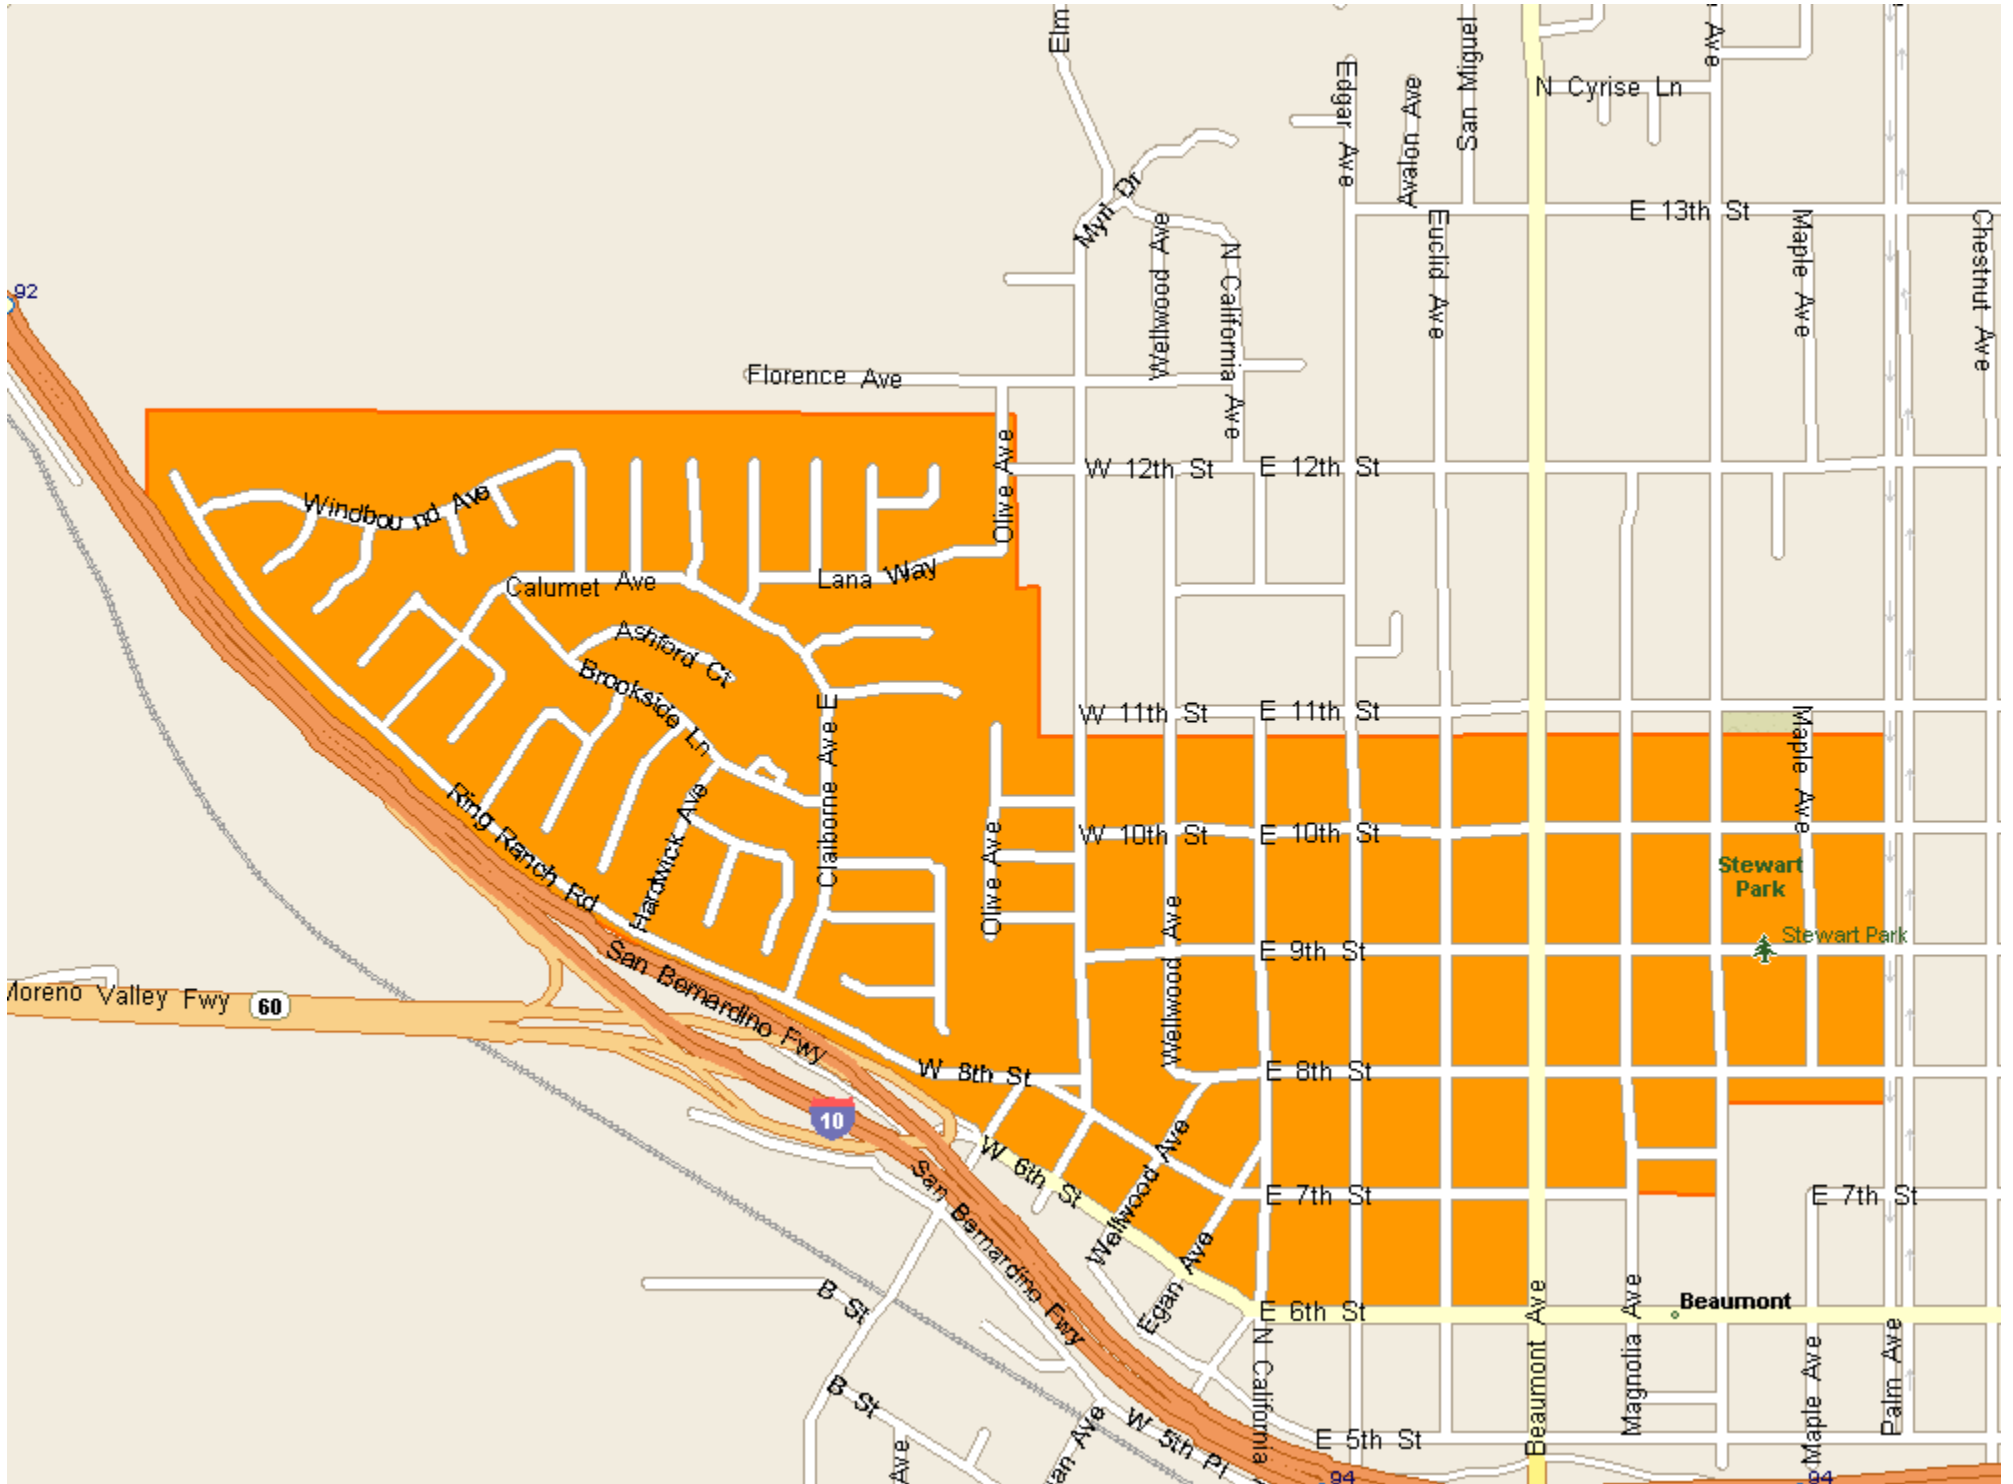

BEAUMONT SWEEPER SERVICE

BEAUMONT SWEEPING SERVICE – RESIDENTIAL 1ST TUESDAY (A)

BEAUMONT SWEEPING SERVICE – RESIDENTIAL 1ST TUESDAY (B)

BEAUMONT SWEEPING SERVICE – RESIDENTIAL 1ST TUESDAY (C)

BEAUMONT SWEEPING SERVICE – RESIDENTIAL 2ND WEDNESDAY

BEAUMONT SWEEPING SERVICE – RESIDENTIAL 3RD MONDAY

BEAUMONT SWEEPING SERVICE – RESIDENTIAL 3RD WEDNESDAY

BEAUMONT SWEEPING SERVICE – RESIDENTIAL 3RD THURSDAY

BEAUMONT SWEEPING SERVICE – RESIDENTIAL 3RD FRIDAY

BEAUMONT SWEEPING SERVICE – MAIN ARTERIAL 1ST WEDNESDAY

BEAUMONT SWEEPING SERVICE – COMMERCIAL

1ST FRIDAY, 2ND FRIDAY, 3RD TUESDAY, 4TH WEDNESDAY, 5TH WORKING DAY