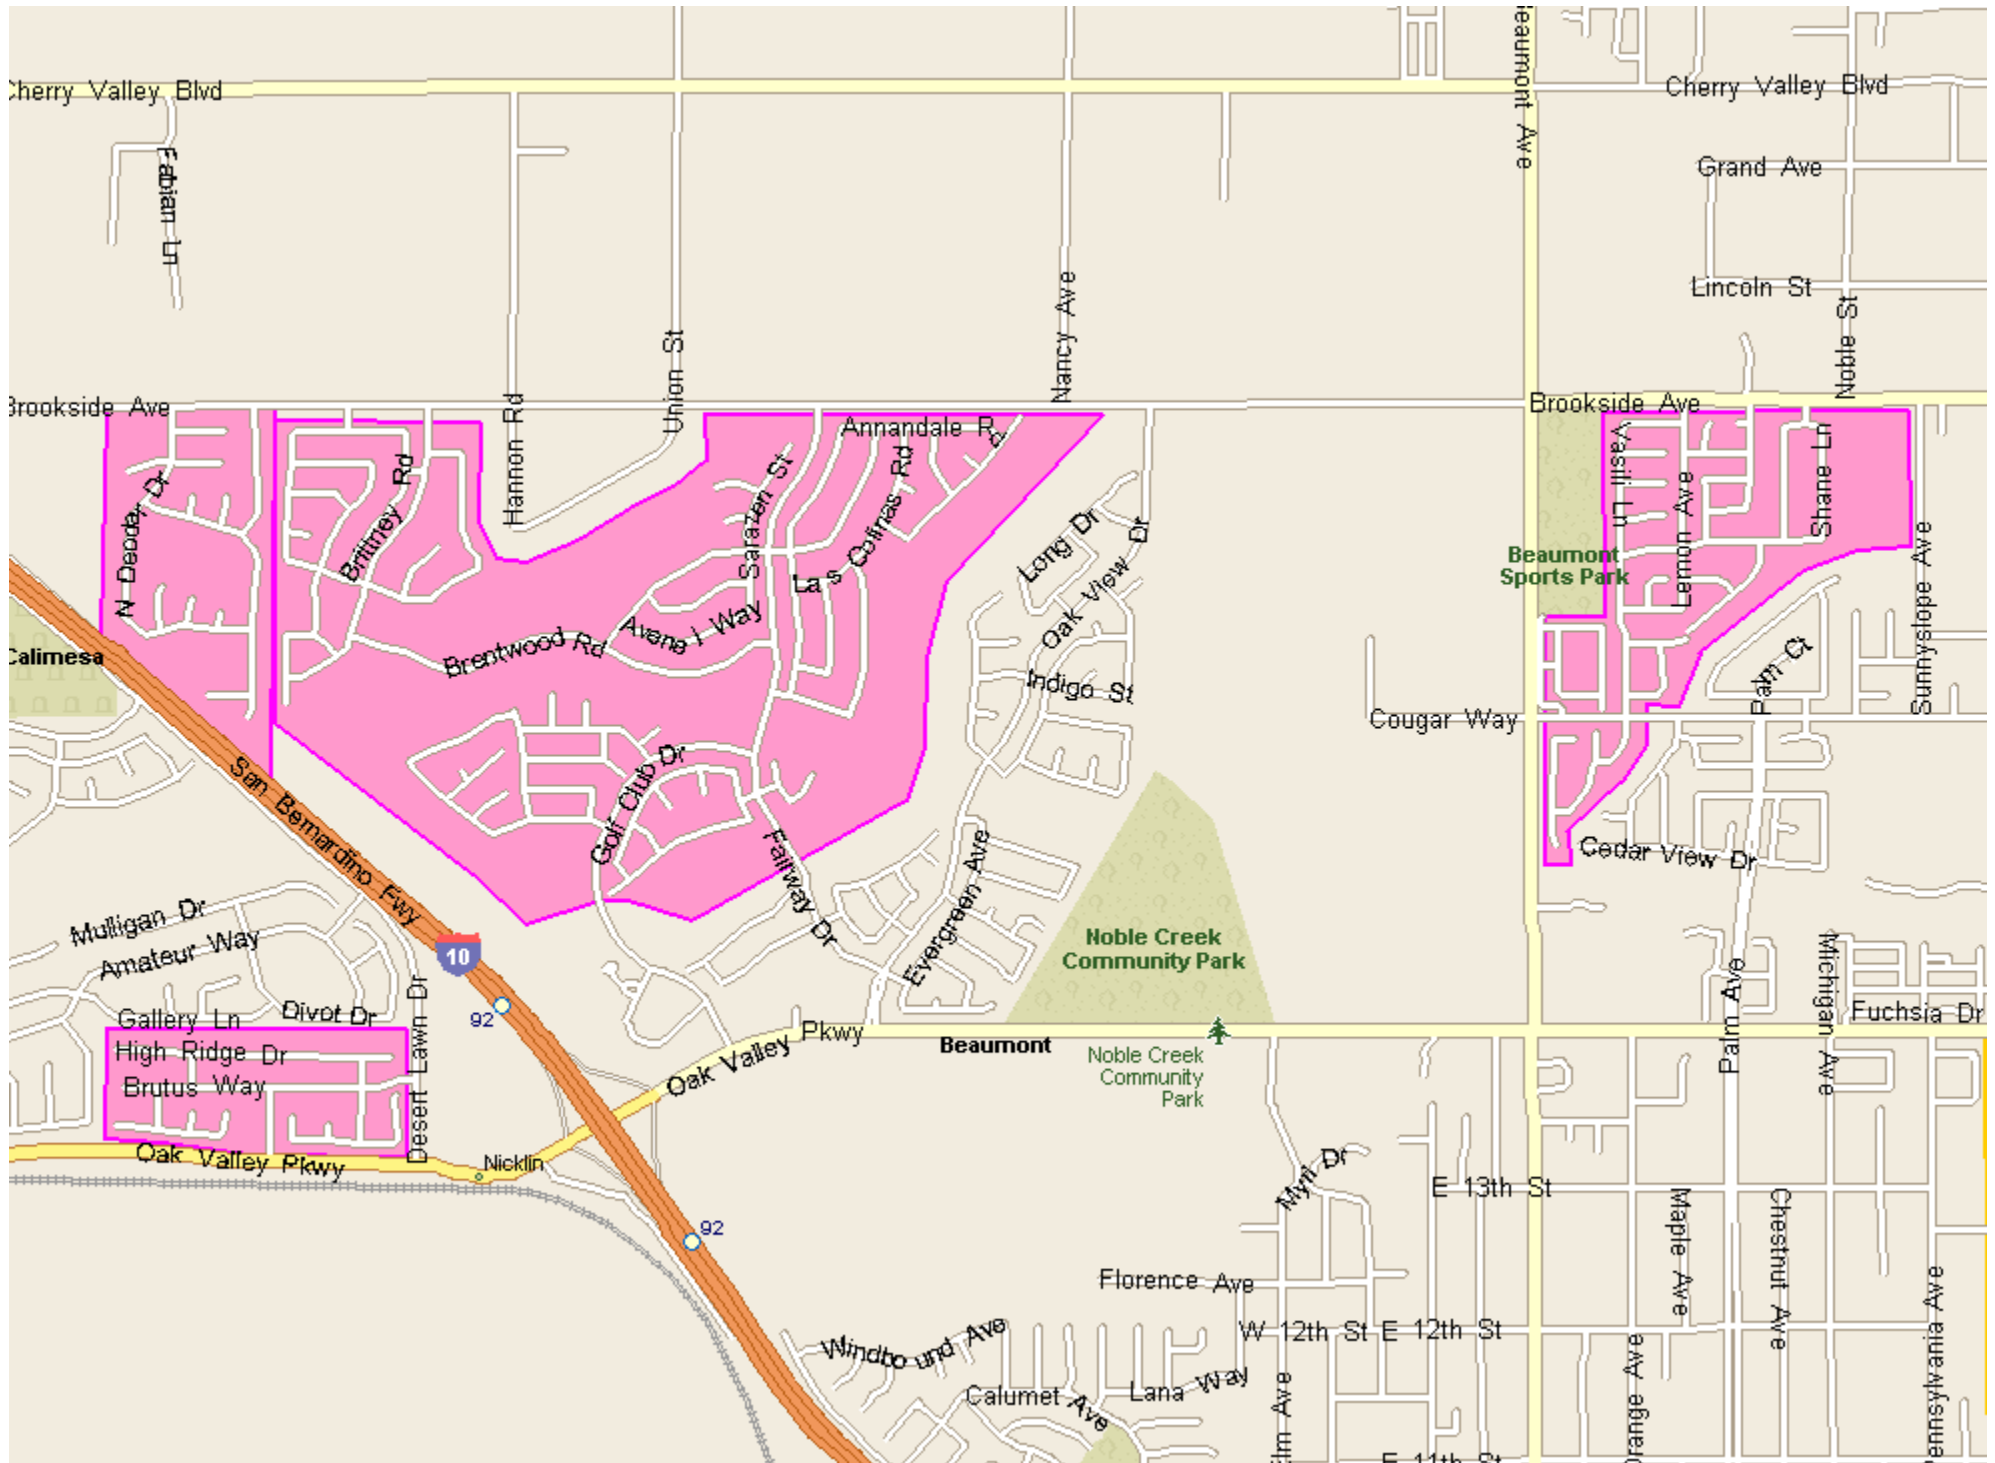

BEAUMONT SWEEPER SERVICE

BEAUMONT SWEEPING SERVICE – RESIDENTIAL 1ST TUESDAY (A)

BEAUMONT SWEEPING SERVICE – RESIDENTIAL 1ST TUESDAY (B)

BEAUMONT SWEEPING SERVICE – RESIDENTIAL 1ST TUESDAY (C)

BEAUMONT SWEEPING SERVICE – RESIDENTIAL 2ND WEDNESDAY

BEAUMONT SWEEPING SERVICE – RESIDENTIAL 3RD MONDAY

BEAUMONT SWEEPING SERVICE – RESIDENTIAL 3RD WEDNESDAY

BEAUMONT SWEEPING SERVICE – RESIDENTIAL 3RD THURSDAY

BEAUMONT SWEEPING SERVICE – RESIDENTIAL 3RD FRIDAY

BEAUMONT SWEEPING SERVICE – MAIN ARTERIAL 1ST WEDNESDAY

BEAUMONT SWEEPING SERVICE – COMMERCIAL

1ST FRIDAY, 2ND FRIDAY, 3RD TUESDAY, 4TH WEDNESDAY, 5TH WORKING DAY