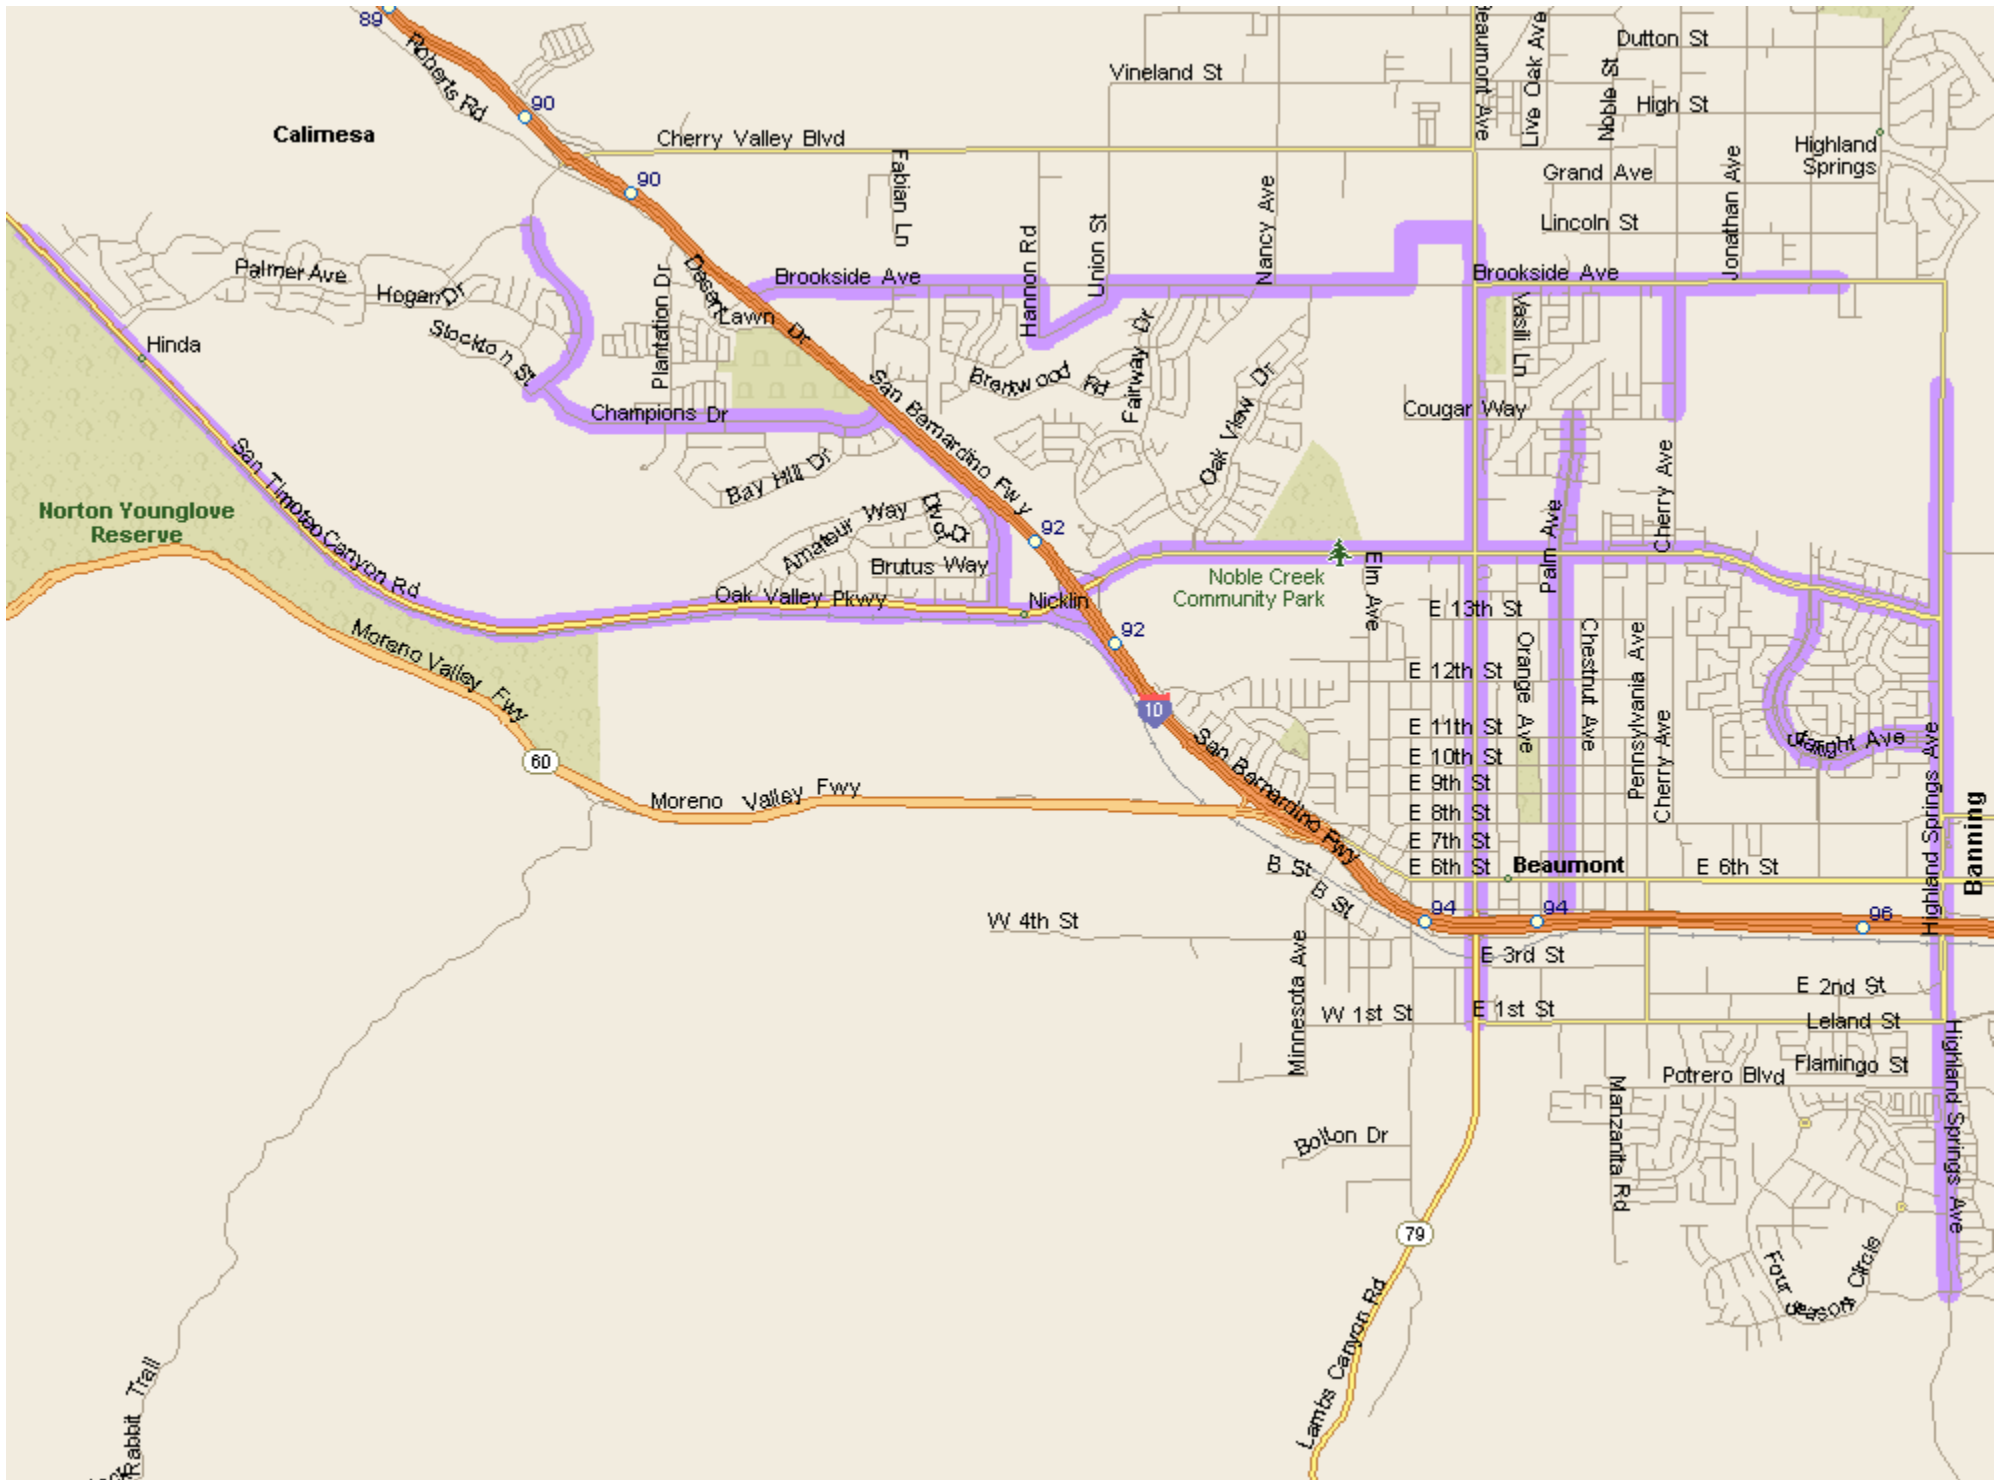

BEAUMONT SWEEPER SERVICE

BEAUMONT SWEEPING SERVICE – RESIDENTIAL 1ST TUESDAY (A)

BEAUMONT SWEEPING SERVICE – RESIDENTIAL 1ST TUESDAY (B)

BEAUMONT SWEEPING SERVICE – RESIDENTIAL 1ST TUESDAY (C)

BEAUMONT SWEEPING SERVICE – RESIDENTIAL 2ND WEDNESDAY

BEAUMONT SWEEPING SERVICE – RESIDENTIAL 3RD MONDAY

BEAUMONT SWEEPING SERVICE – RESIDENTIAL 3RD WEDNESDAY

BEAUMONT SWEEPING SERVICE – RESIDENTIAL 3RD THURSDAY

BEAUMONT SWEEPING SERVICE – RESIDENTIAL 3RD FRIDAY

BEAUMONT SWEEPING SERVICE – MAIN ARTERIAL 1ST WEDNESDAY

BEAUMONT SWEEPING SERVICE – COMMERCIAL

1ST FRIDAY, 2ND FRIDAY, 3RD TUESDAY, 4TH WEDNESDAY, 5TH WORKING DAY