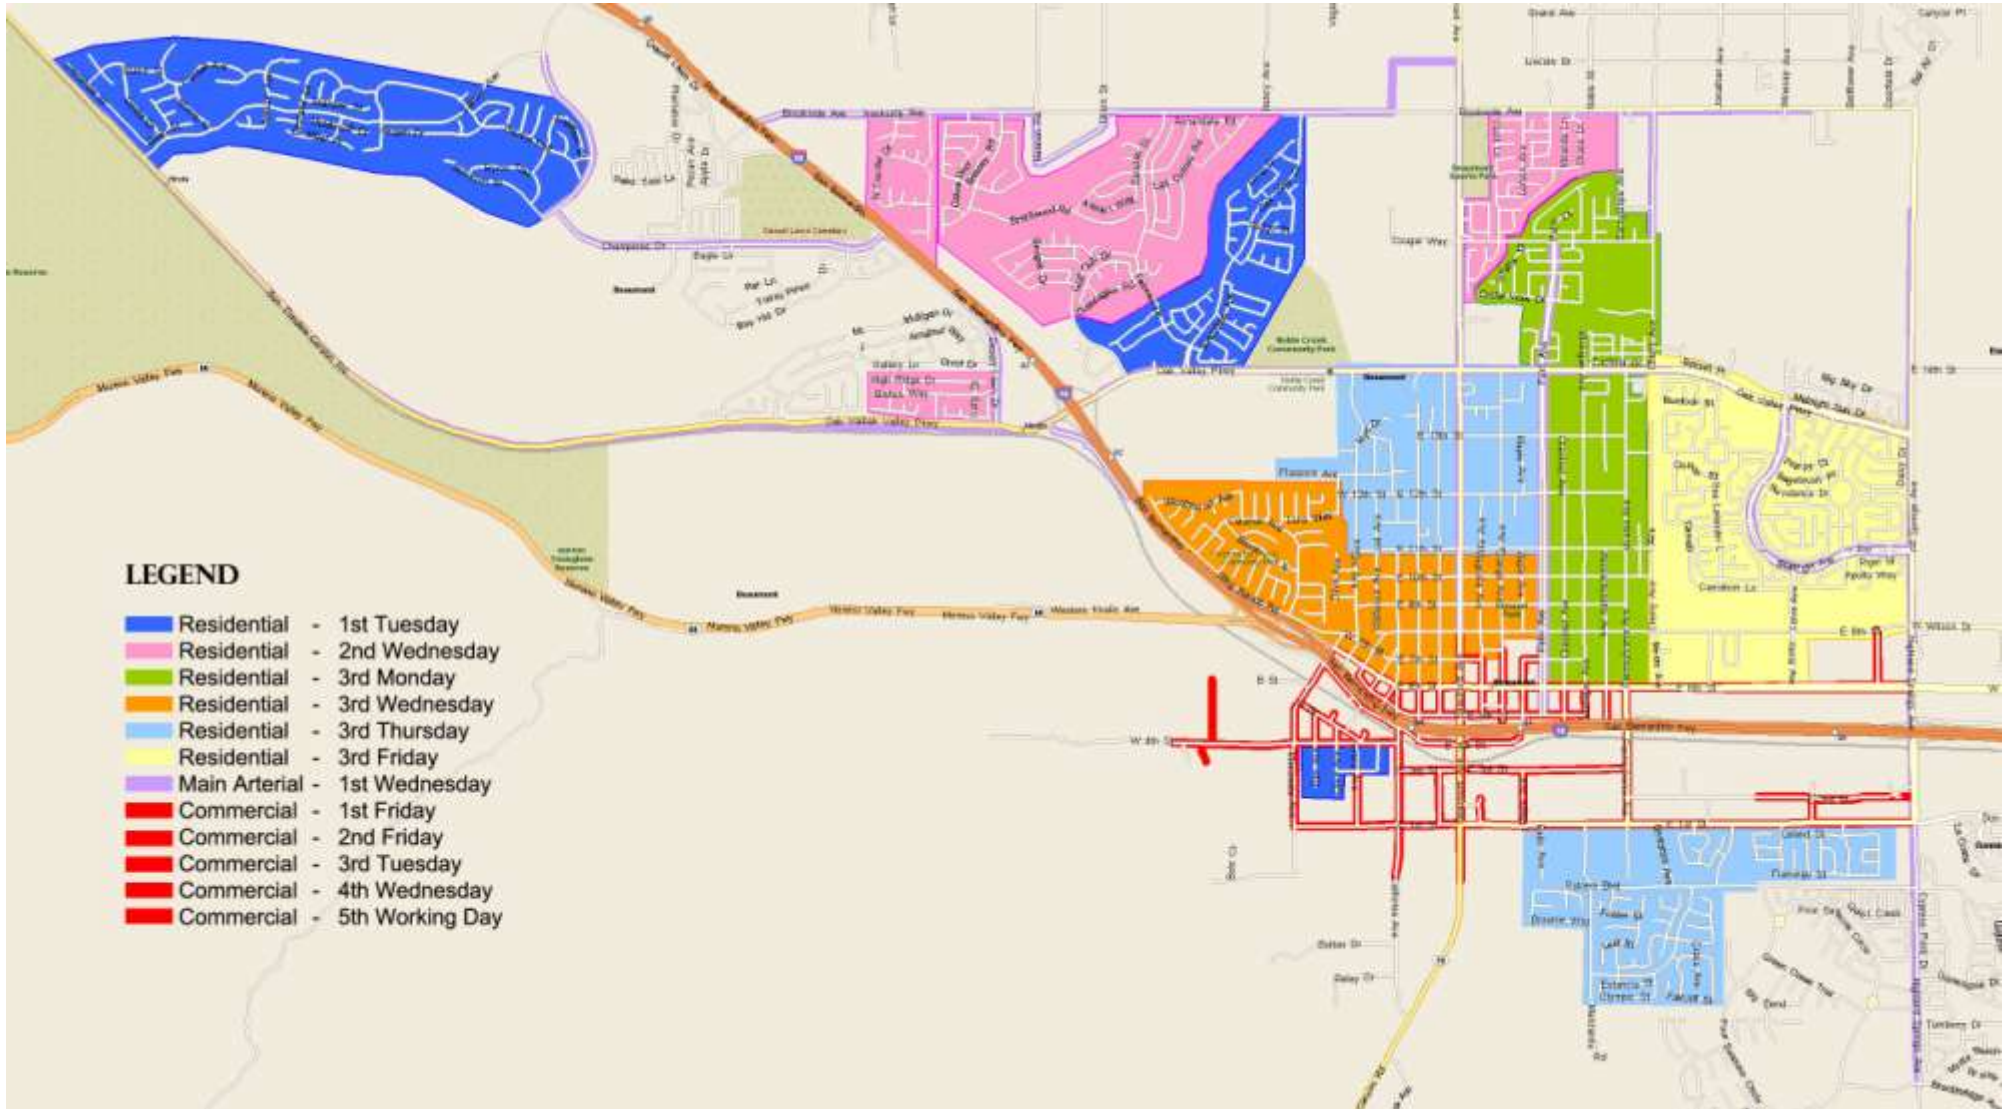

BEAUMONT SWEEPER SERVICE

BEAUMONT SWEEPING SERVICE – RESIDENTIAL 1ST TUESDAY (A)

BEAUMONT SWEEPING SERVICE – RESIDENTIAL 1ST TUESDAY (B)

BEAUMONT SWEEPING SERVICE – RESIDENTIAL 1ST TUESDAY (C)

BEAUMONT SWEEPING SERVICE – RESIDENTIAL 2ND WEDNESDAY

BEAUMONT SWEEPING SERVICE – RESIDENTIAL 3RD MONDAY

BEAUMONT SWEEPING SERVICE – RESIDENTIAL 3RD WEDNESDAY

BEAUMONT SWEEPING SERVICE – RESIDENTIAL 3RD THURSDAY

BEAUMONT SWEEPING SERVICE – RESIDENTIAL 3RD FRIDAY

BEAUMONT SWEEPING SERVICE – MAIN ARTERIAL 1ST WEDNESDAY

BEAUMONT SWEEPING SERVICE – COMMERCIAL

1ST FRIDAY, 2ND FRIDAY, 3RD TUESDAY, 4TH WEDNESDAY, 5TH WORKING DAY