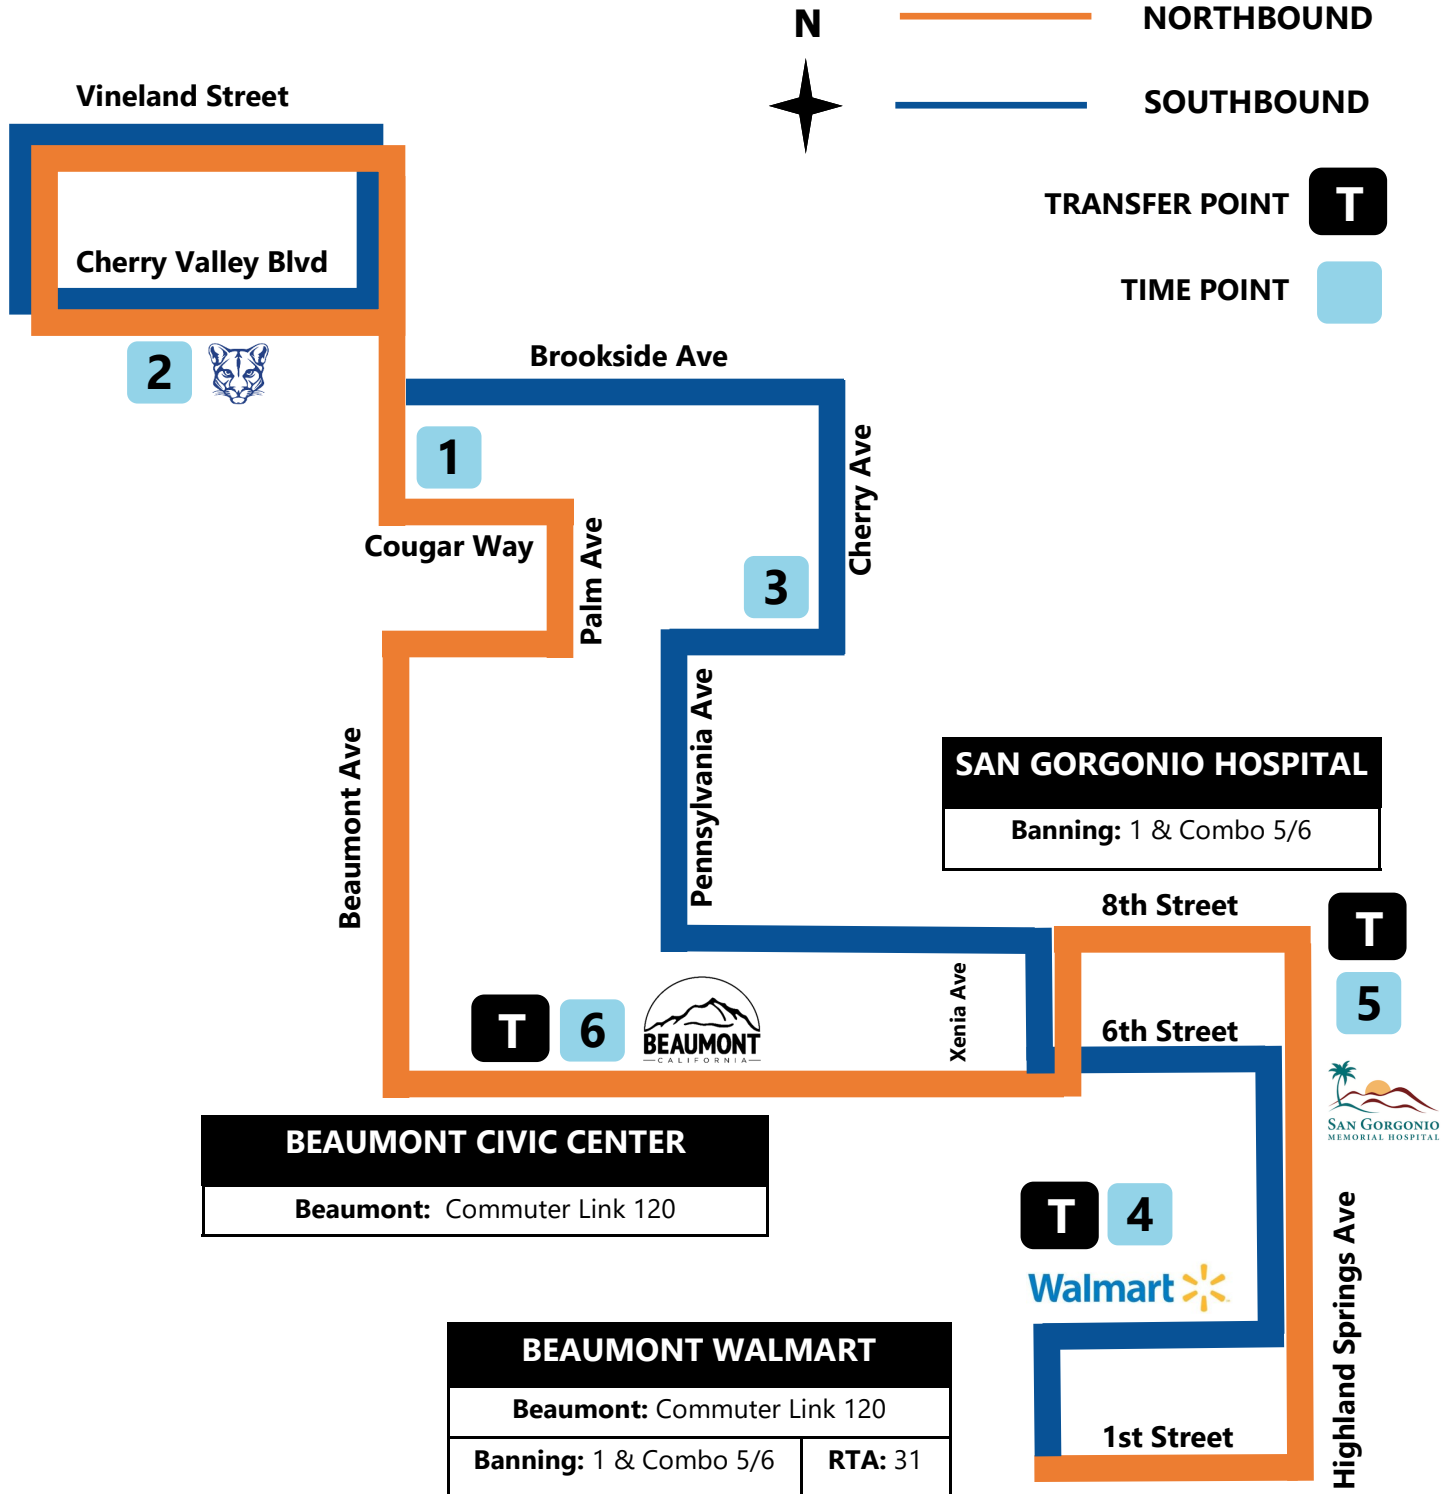

Downtown Beaumont | Cherry Valley

SATURDAY | *Limited Holiday Service*

3/4

ROUTE 3/4

Downtown Beaumont | Cherry Valley

SATURDAY | *Limited Holiday Service*

Cougar Way & Beaumont Ave	Beaumont High School	Cherry Ave & Oak Valley Parkway	Walmart	San Gorgonio Hospital	Beaumont Civic Center	Cougar Way & Beaumont Ave
1	2	3	4	5	6	1
8:00	8:07	8:15	8:30	8:45	8:50	9:00
9:00	9:07	9:15	9:30	9:45	9:50	10:00
10:00	10:07	10:15	10:30	10:45	10:50	11:00
11:00	11:07	11:15	11:30	11:45	11:50	12:00
2:00	2:07	2:15	2:30	2:45	2:50	3:00
3:00	3:07	3:15	3:30	3:45	3:50	4:00
4:00	4:07	4:15	4:30	4:45	4:50	5:00