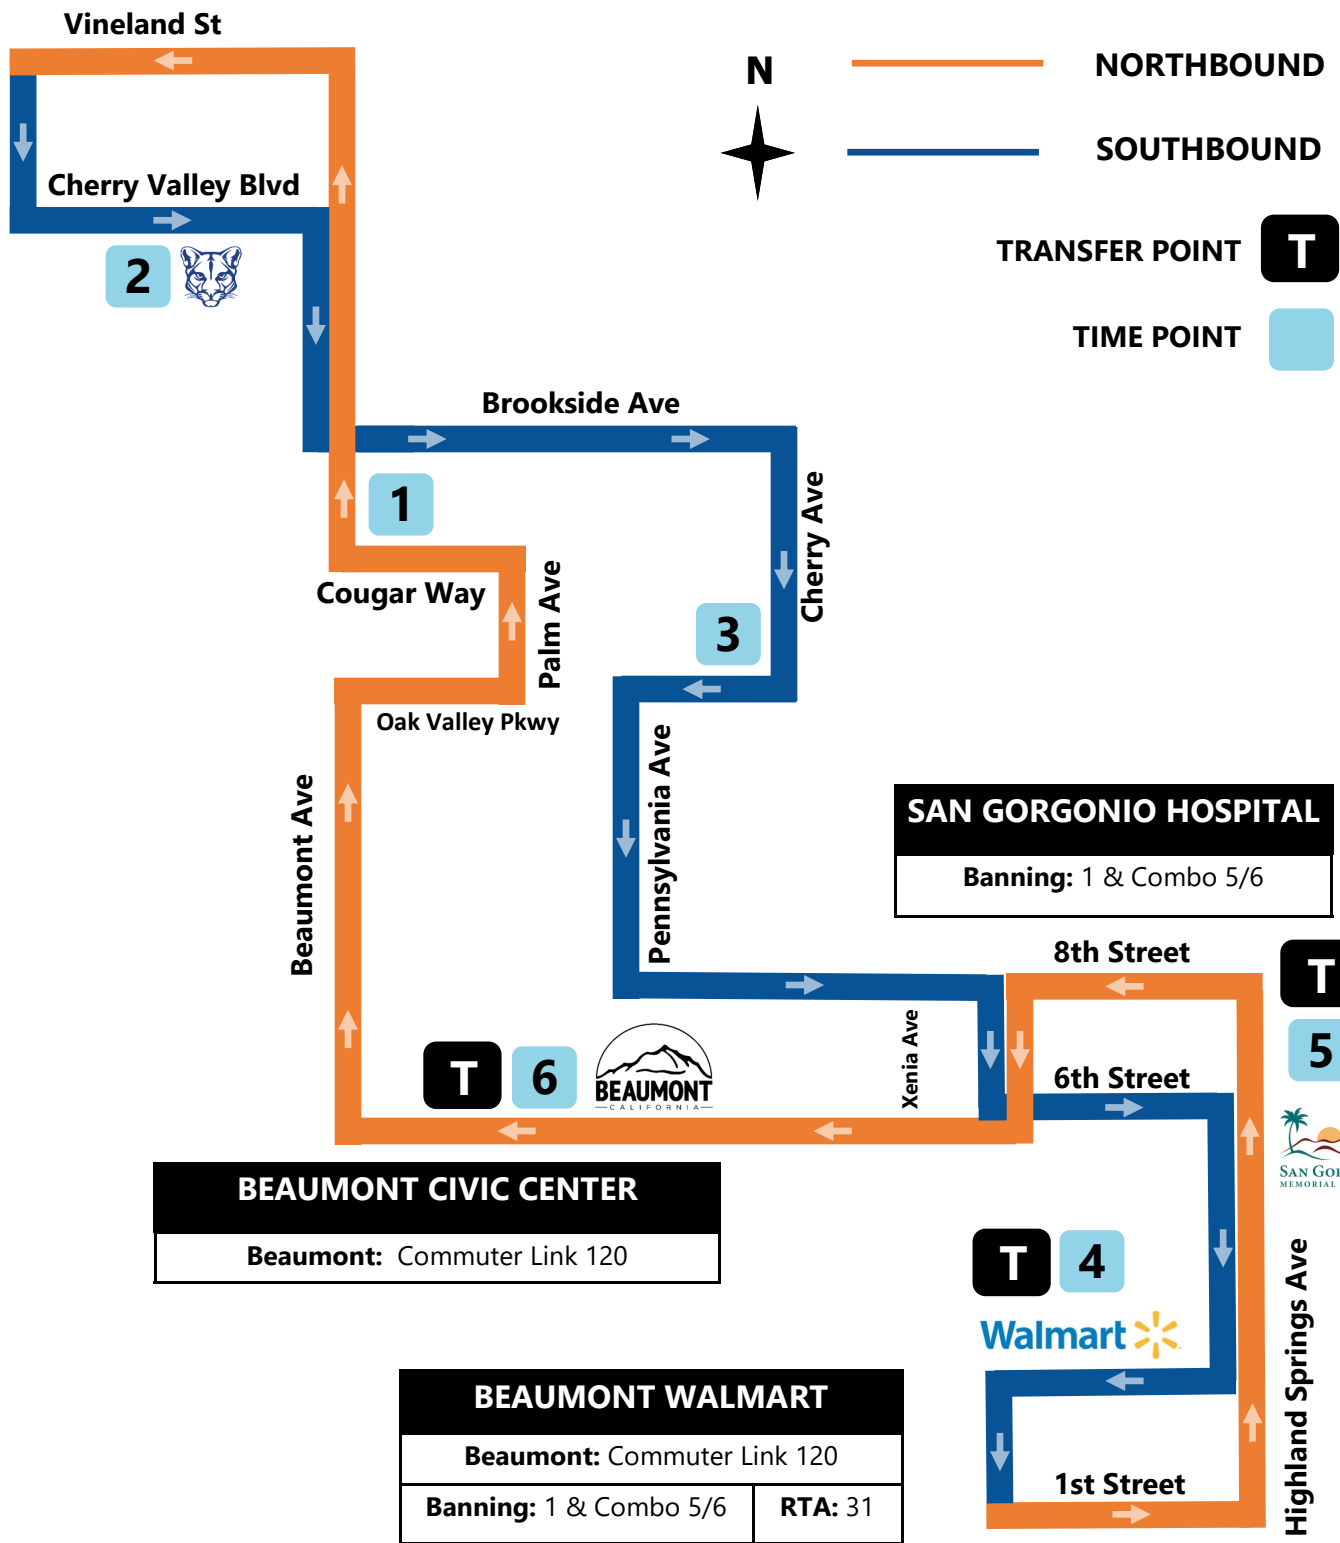

3/4

Downtown Beaumont | Cherry Valley

SATURDAY SERVICE | *Limited Holiday Service*

3/4

ROUTE 3/4

Downtown Beaumont | Cherry Valley

SATURDAY SERVICE | *Limited Holiday Service*

Cougar Way & Beaumont Ave	Beaumont High School	Cherry Ave & Oak Valley Parkway	Walmart	San Gorgonio Hospital	Beaumont Civic Center	Cougar Way & Beaumont Ave
1	2	3	4	5	6	1
8:00	8:07	8:15	8:30	8:45	8:50	9:00
9:00	9:07	9:15	9:30	9:45	9:50	10:00
10:00	10:07	10:15	10:30	10:45	10:50	11:00
11:00	11:07	11:15	11:30	11:45	11:50	12:00
2:00	2:07	2:15	2:30	2:45	2:50	3:00
3:00	3:07	3:15	3:30	3:45	3:50	4:00
4:00	4:07	4:15	4:30	4:45	4:50	5:00