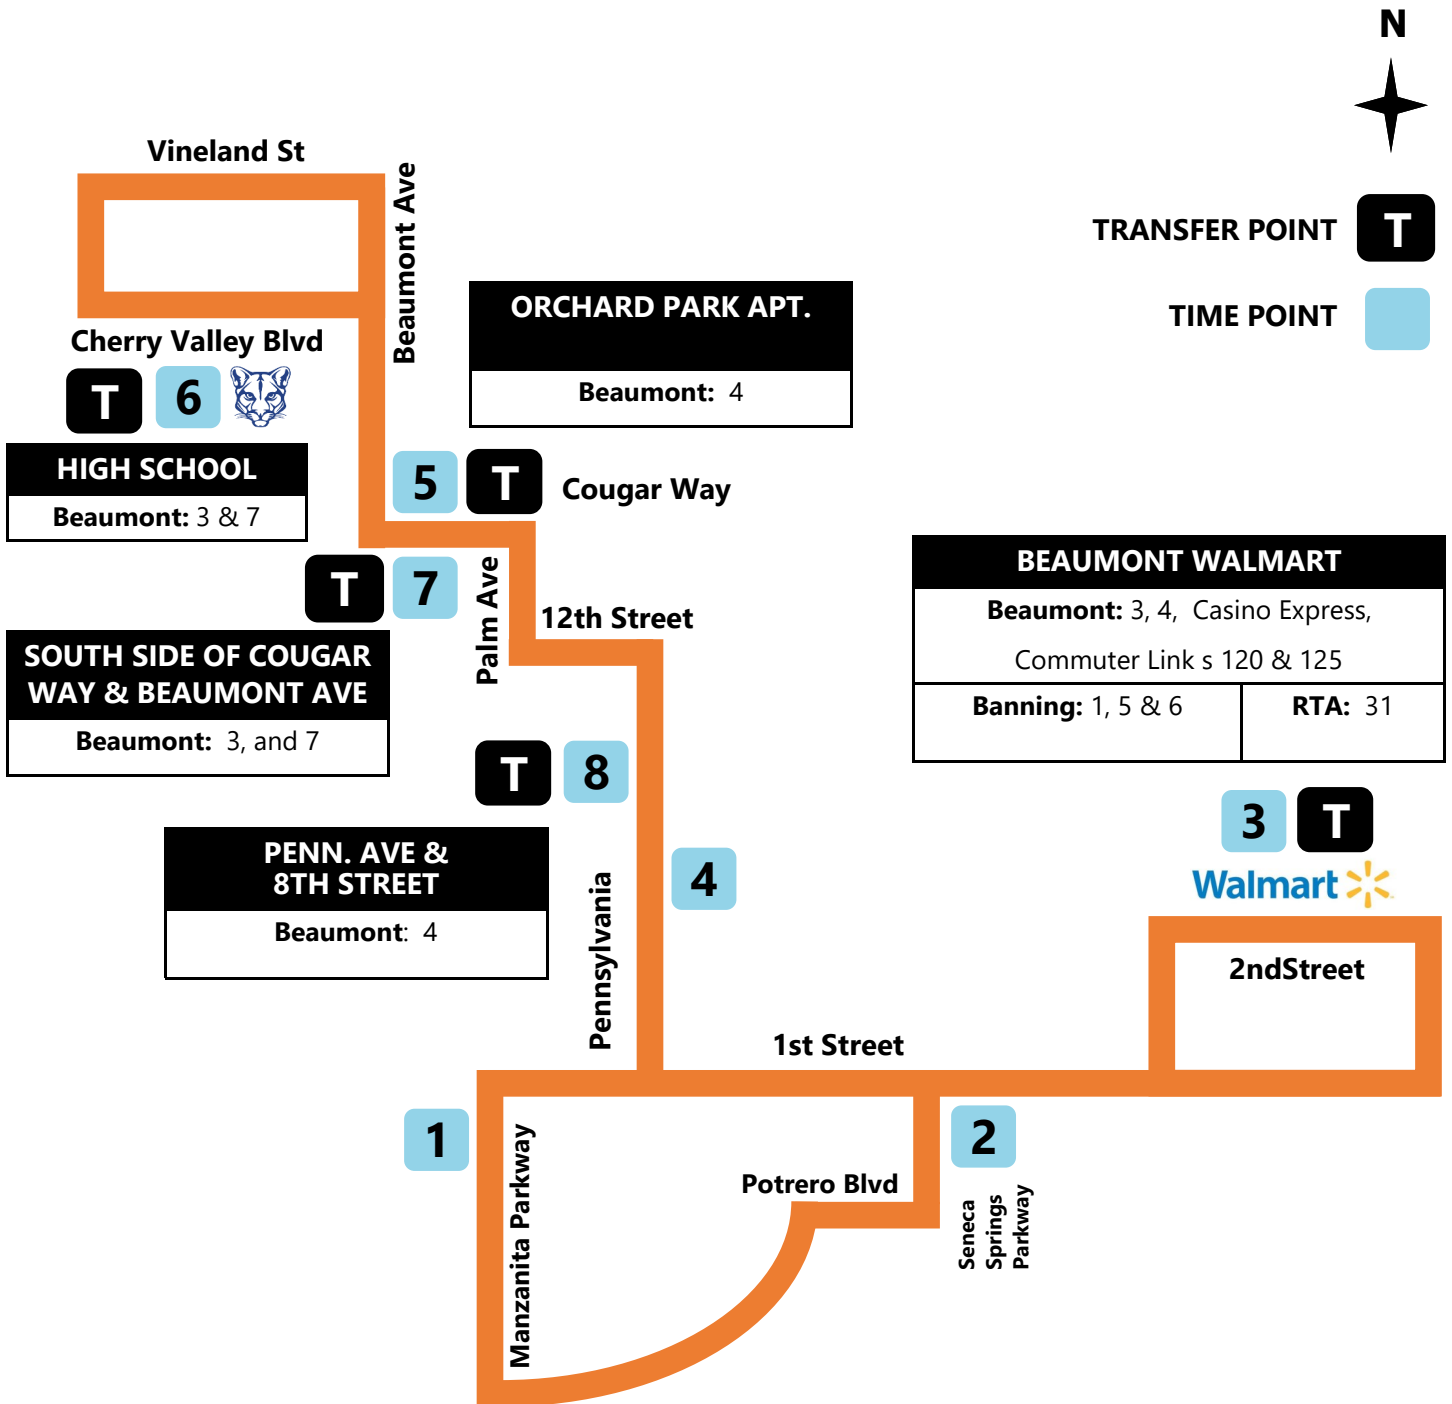

9

Seneca Springs | High School

WEEKDAY SERVICE | *When school is in session*

9

ROUTE 9

Seneca Springs | High School

WEEKDAY SERVICE | *When school is in session ONLY*

MORNING ROUTE

Manzanita Parkway & Brownie Way	DeForge Park	Walmart	Penn. Ave Beaumont Co-Op	Cougar Way & Beaumont Ave Orchard Park Apts	Beaumont High School Cherry Valley Blvd	Cougar Way & Beaumont Ave	Penn. Ave 8th Street
1	2	3	4	5	6	7	8
6:45	6:50	6:53	7:02	7:08	-	-	7:15
7:30	7:35	7:40	7:48	7:54	8:00	8:04	-

AFTERNOON ROUTE

Beaumont High School Cherry Valley Blvd	Cougar Way & Beaumont Ave	Penn. Ave 8th Street	Manzanita Parkway & Brownie Way	DeForge Park	Walmart
6	7	8	1	2	3
-	3:15	3:20	3:30	3:35	3:38
3:55	4:00	4:05	4:15	4:20	4:23