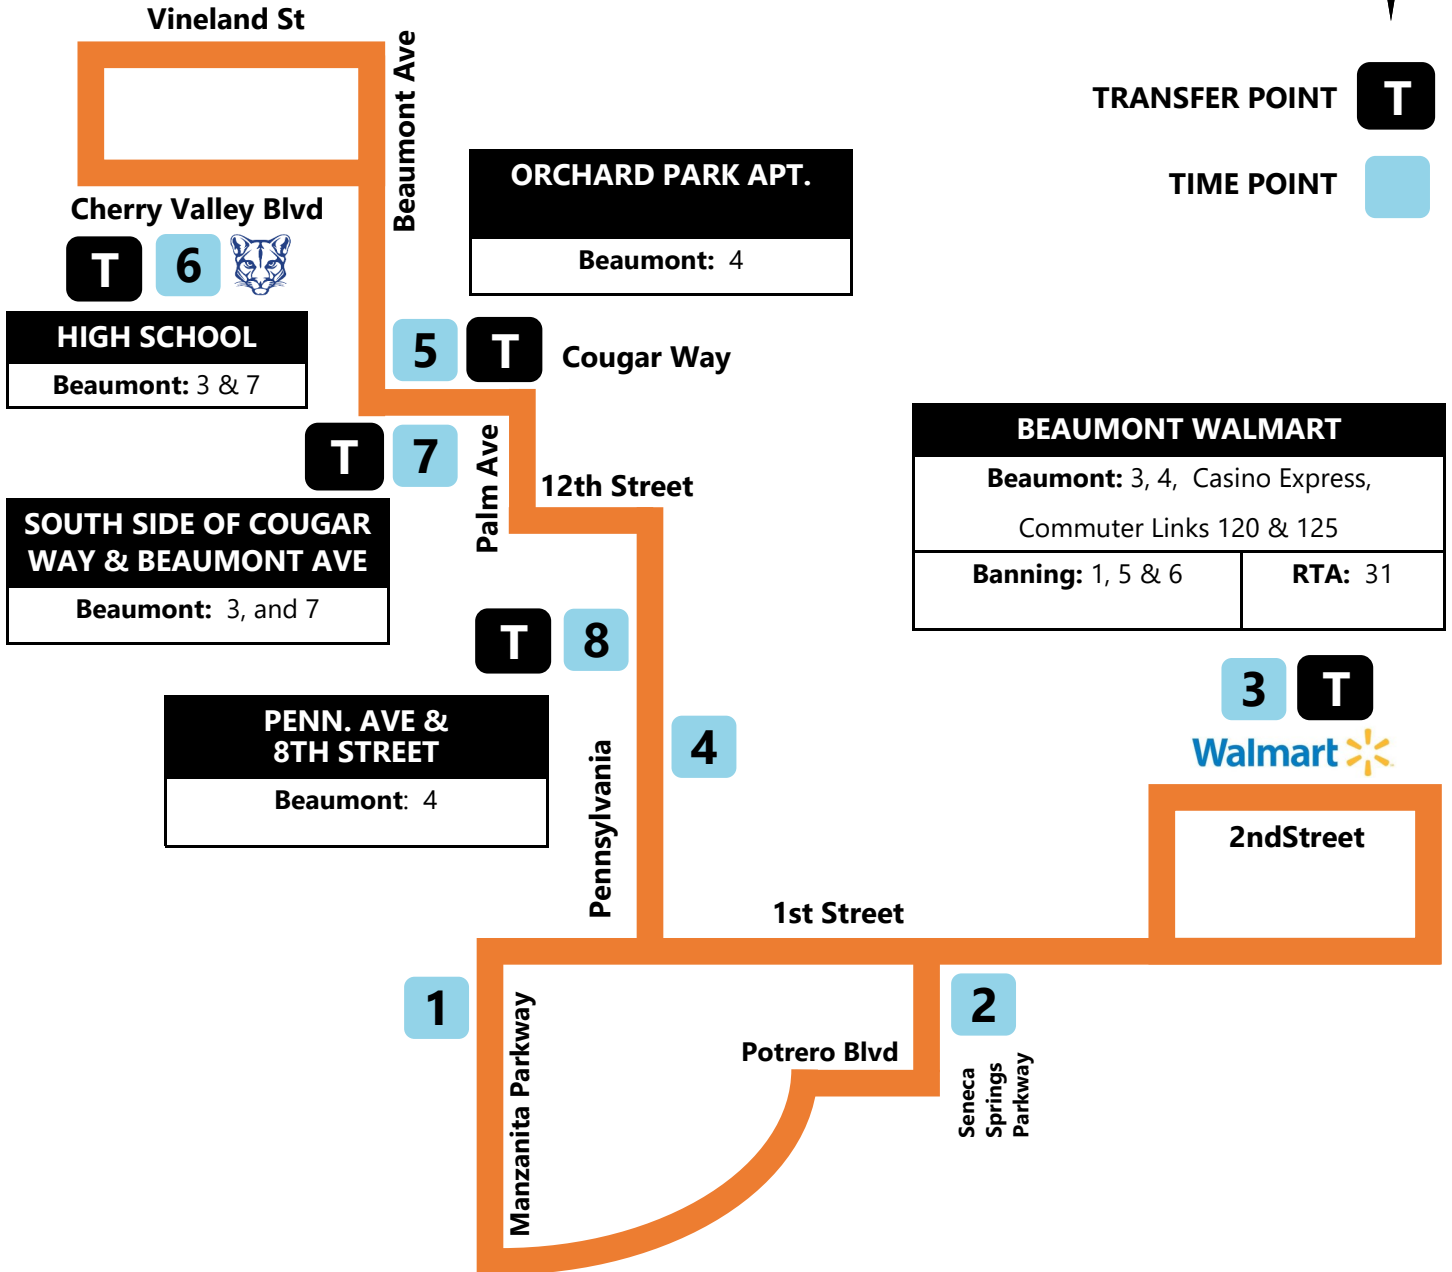

## Seneca Springs | High School

WEEKDAY SERVICE | *When school is in session*

REAL-TIME BUS ARRIVALS  
DOWNLOAD

*Routing and timetables subject to change.*

## ROUTE 9

#### MORNING ROUTE

Manzanita Parkway & Brownie Way	DeForge Park	Walmart	Penn. Ave Beaumont Co-Op	Cougar Way & Beaumont Ave Orchard Park Apts	Beaumont High School Cherry Valley Blvd	Cougar Way & Beaumont Ave	Penn. Ave 8th Street
<b>1</b>	<b>2</b>	<b>3</b>	<b>4</b>	<b>5</b>	<b>6</b>	<b>7</b>	<b>8</b>
6:45	6:50	6:53	7:02	7:08	7:15	-	7:20
7:30	7:35	7:40	7:48	7:54	8:00	8:04	-

#### AFTERNOON ROUTE

Beaumont High School Cherry Valley Blvd	Cougar Way & Beaumont Ave	Penn. Ave 8th Street	Manzanita Parkway & Brownie Way	DeForge Park	Walmart
<b>6</b>	<b>7</b>	<b>8</b>	<b>1</b>	<b>2</b>	<b>3</b>
-	3:15	3:20	3:30	3:35	3:38
3:55	4:00	4:05	4:15	4:20	4:23