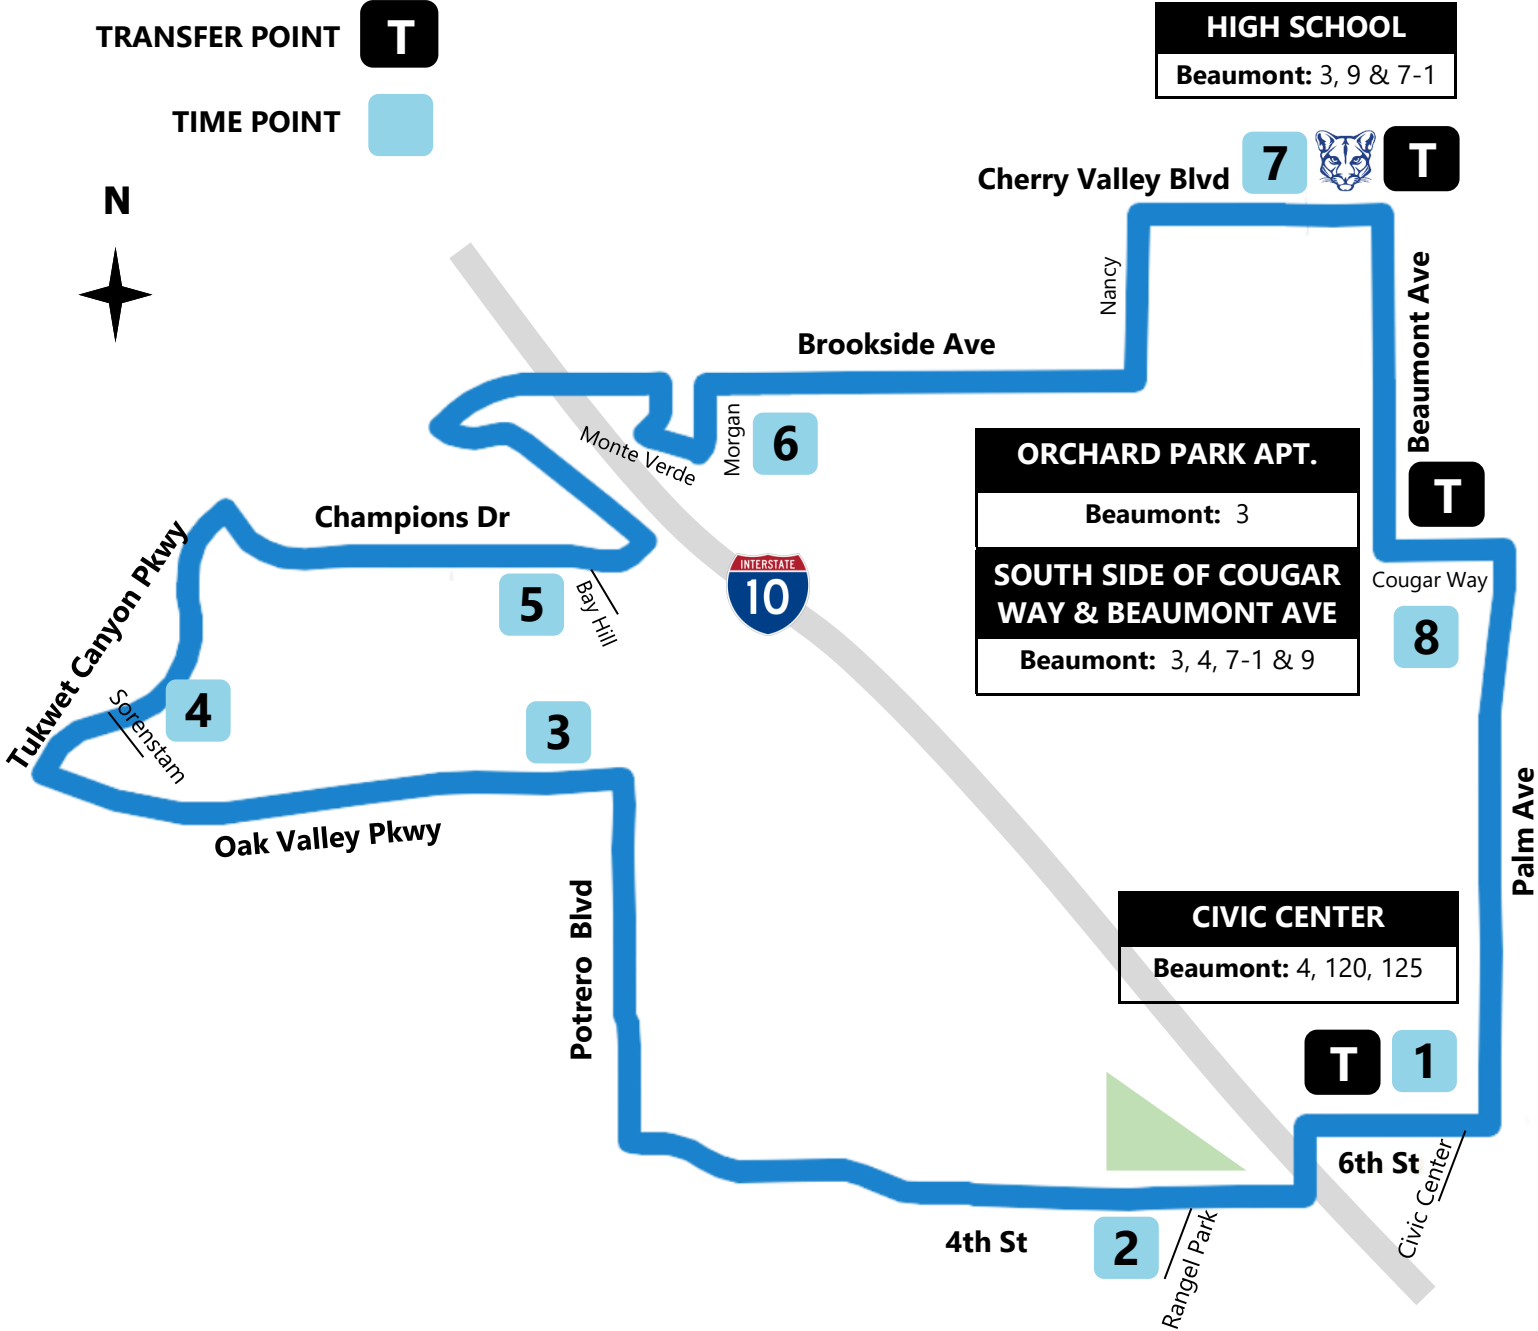

7-2

Olivewood | Tukwet Canyon

WEEKDAY SERVICE | *When school is in session*

TRANSFER POINT **T**

TIME POINT

HIGH SCHOOL
Beaumont: 3, 9 & 7-1

ORCHARD PARK APT.
Beaumont: 3

SOUTH SIDE OF COUGAR WAY & BEAUMONT AVE
Beaumont: 3, 4, 7-1 & 9

CIVIC CENTER
Beaumont: 4, 120, 125

SEPTEMBER 2023

REAL-TIME BUS ARRIVALS
DOWNLOAD

Routing and timetables subject to change.

7-2

ROUTE 7-2

Olivewood | Tukwet Canyon

WEEKDAY SERVICE | *When school is in session ONLY*

MORNING ROUTE

Civic Center	Rangel Park	Oak Valley & Potrero	Tukwet Canyon & Sorenstam	Champions & Bay Hill	Monte Verde & Morgan	Beaumont High School Cherry Valley Blvd	Cougar Way & Beaumont Ave
1	2	3	4	5	6	7	8
6:45	6:48	6:55	6:58	7:04	7:09	7:15	7:20
7:28	7:31	7:38	7:41	7:47	7:52	7:58	8:03

AFTERNOON ROUTE

Beaumont High School Cherry Valley Blvd	Cougar Way & Beaumont Ave	Civic Center	Rangel Park	Oak Valley & Potrero	Tukwet Canyon & Sorenstam	Champions & Bay Hill	Monte Verde & Morgan
7	8	1	2	3	4	5	6
-	3:15	3:21	3:24	3:31	3:34	3:40	3:45
3:55	4:00	4:06	4:09	4:16	4:19	4:25	4:30